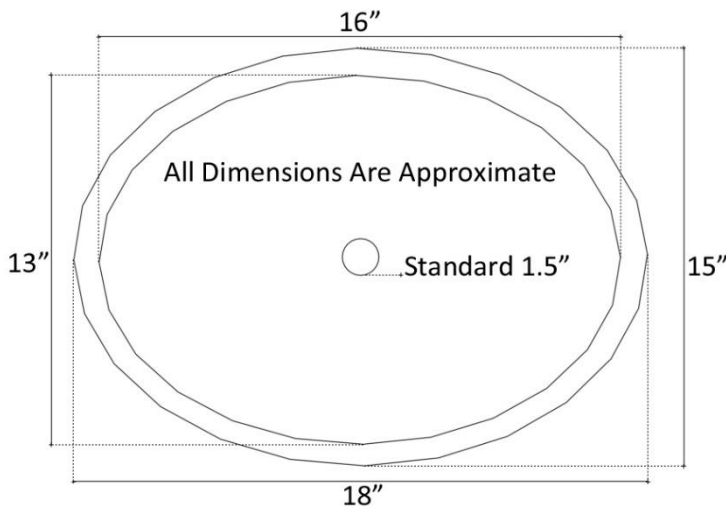

V003

SMALL OVAL MOSAIC

DETAILS

Mosaic Interior

Installation Type: Drop-In or Undermount

AVAILABLE FINISHES (RIM)

DB	Dark Bronze	Drain Flange grouted into place, tail piece and parts are shipped with sink.
WC	Weathered Copper	
PN	Polished Nickel	
SN	Satin Nickel	
UM	Undermount	

SPECIFY WHEN ORDERING

A	Single Color
AR	Single Color Random
B	Polka Dot
C	Star
D	Swirl
E	Windows
F	Confetti
FR	Random Confetti
G	Stripes

Tile Color By Number

Numbers are grouped by height. Only choose tiles with same height.	
1-12	Venetian Glass (call for pricing)
13-17	Tumbled Stone
18-20	Mother of Pearl

AVAILABLE DRAINS

D004	Grid Strainer
D005	Lift & Turn
D006	Pop-up w/ lift rod
D101-D720	Decorative Drains

INSTALLATION

Drain should be installed first.
DROP-IN: Cut opening large enough for the sink to be "dropped in" to countertop.
UNDERMOUNT: Cuts in countertop are up to the discretion of the installer. Clips or other installation method must be provided by the fabricator/installer.
Use 100% silicone to adhere sink to countertop.

CARE

Clean with mild soap. No abrasive chemicals

WARRANTY

Linkasink warranties our product to be free from manufacturing defect for the life of the product. Warranty does not cover abuse.

DIMENSIONS WILL VARY

DO NOT use this sheet as a guide for countertop cuts. Due to the handmade nature of each product, templates are not provided.