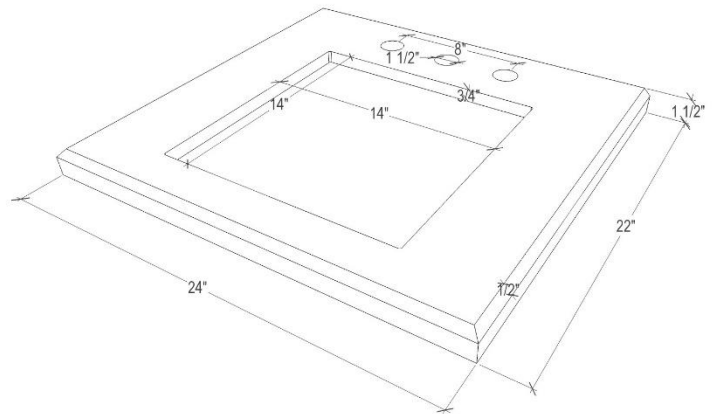

VT24W-01 Shown

VT24W-00

24" WHITE VANITY TOP – NO FAUCET HOLES

Outside Diameter W 24" D 22" H 1.5"

No Sink Cutout with No Faucet Holes

VT24W-01

24" WHITE VANITY TOP – 1 FAUCET HOLE (1.5")

Outside Diameter W 24" D 22" H 1.5"

14" x 14" Sink Cutout with 1 Faucet Hole

VT24W-03

24" WHITE VANITY TOP – 3 FAUCET HOLE (1.5")

Outside Diameter W 24" D 22" H 1.5"

14" x 14" Sink Cutout with 3 Faucet Holes (Wide Spread)

DETAILS

Manufactured from recycled glass

Finish is similar to quartz

Available with no faucet holes for vessel sinks

Includes 4" Backsplash

1.5" Height

VT24W-03

CARE

Clean with mild soap. No abrasive chemicals

WARRANTY