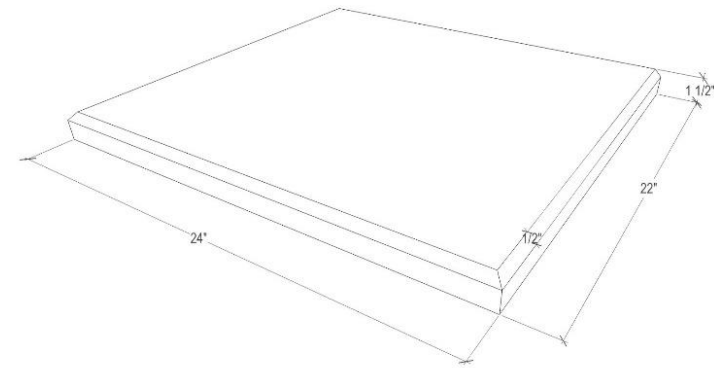

VT24W-00

24" WHITE VANITY TOP – NO FAUCET HOLES

Outside Diameter W 24" D 22" H 1.5"

No Sink Cutout with No Faucet Holes

VT24W-01

24" WHITE VANITY TOP – 1 FAUCET HOLE (1.5")

Outside Diameter W 24" D 22" H 1.5"

14" x 14" Sink Cutout with 1 Faucet Hole

VT24W-03

24" WHITE VANITY TOP – 3 FAUCET HOLE (1.5")

Outside Diameter W 24" D 22" H 1.5"

14" x 14" Sink Cutout with 3 Faucet Holes (Wide Spread)

DETAILS

Manufactured from recycled glass

Finish is similar to quartz

Available with no faucet holes for vessel sinks

Includes 4" Backsplash

1.5" Height

CARE

Clean with mild soap. No abrasive chemicals

WARRANTY

Linkasink warranties our product to be free from manufacturing defect for the life of the product. Warranty does not cover abuse.

VT24W-00