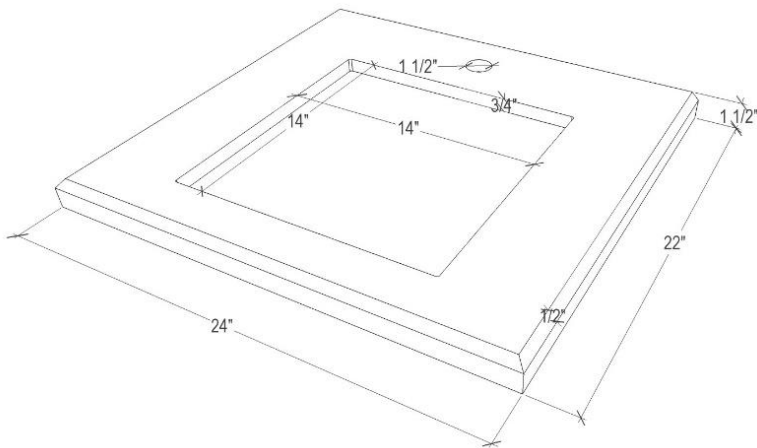

VT24W-00

24" WHITE VANITY TOP – NO FAUCET HOLES

Outside Diameter W 24" D 22" H 1.5"

No Sink Cutout with No Faucet Holes

VT24W-01

24" WHITE VANITY TOP – 1 FAUCET HOLE (1.5")

Outside Diameter W 24" D 22" H 1.5"

14" x 14" Sink Cutout with 1 Faucet Hole

VT24W-03

24" WHITE VANITY TOP – 3 FAUCET HOLE (1.5")

Outside Diameter W 24" D 22" H 1.5"

14" x 14" Sink Cutout with 3 Faucet Holes (Wide Spread)

DETAILS

Manufactured from recycled glass

Finish is similar to quartz

Available with no faucet holes for vessel sinks

Includes 4" Backsplash

1.5" Height

CARE

Clean with mild soap. No abrasive chemicals

WARRANTY

Linkasink warranties our product to be free from manufacturing defect for the life of the product. Warranty does not cover abuse.

VT24W-01