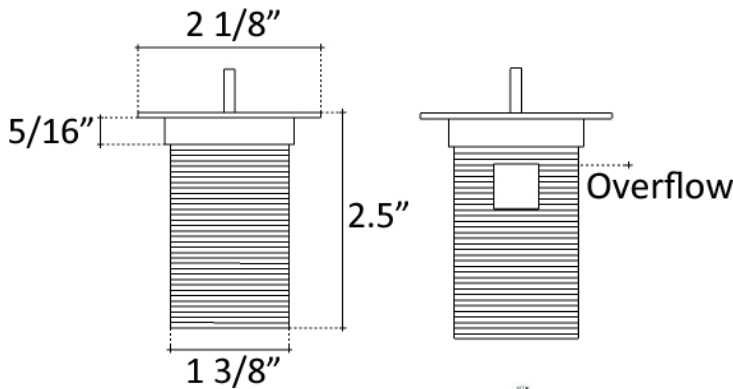

Shown in PC finish,
NO Overflow

Shown in DB finish,
WITH Overflow

DIMENSIONS WILL VARY

DO NOT use this sheet as a guide for countertop cuts. Due to the handmade nature of each product, templates are not provided.