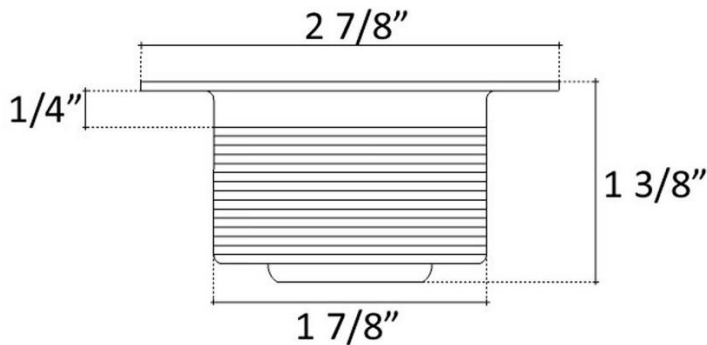

Shown in SN finish

D001

BAR DRAIN WITH BASKET

DETAILS

Brass Construction

DB, WC, PN, SN Finishes are Plated

AB, VB, PB, UB Finishes are Unlacquered Living Finishes
Basket

Non-Overflow

Cannot be used with Decorative Drains

DRAIN SIZE

2"

AVAILABLE FINISHES

AB	Antique Bronze
UB	Satin Unlacquered Brass
PB	Polished Unlacquered Brass
DB	Dark Bronze
WC	Weathered Copper
PN	Polished Nickel
SN	Satin Nickel

DIMENSIONS WILL VARY

DO NOT use this sheet as a guide for countertop cuts. Due to the handmade nature of each product, templates are not provided.