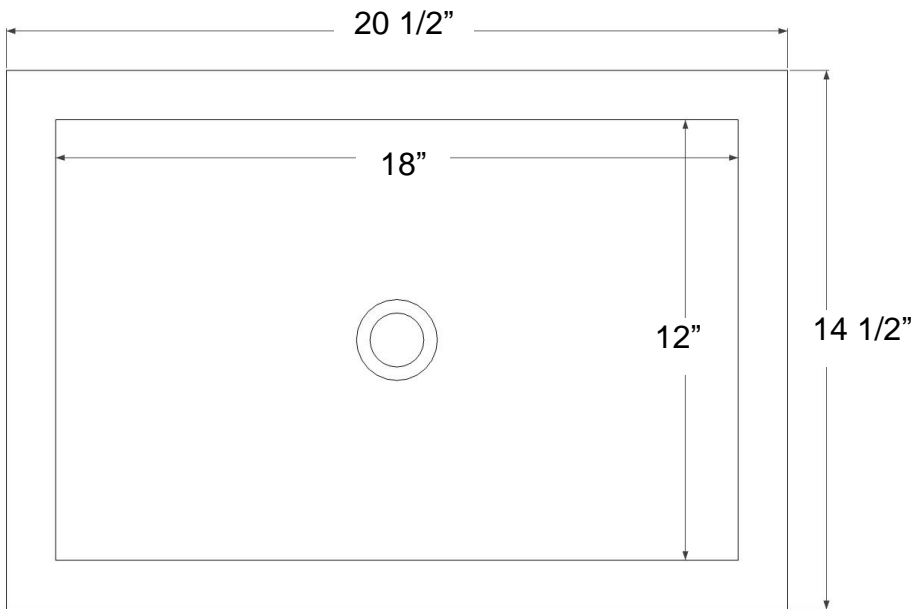

Description:

- Drop-In or Undermount
- Handcrafted Porcelain
Each sink has variations in size, finish, and textures
- Overflow
- May use any standard 1.5" lavatory drain with overflow

Available Drains:

D101	- Decorative Drain - With Overflow
D720	
D011	- Decorative Grid Strainer - With
D017	Overflow

DIMENSIONS WILL VARY. DO NOT use this sheet as a guide for countertop cuts.