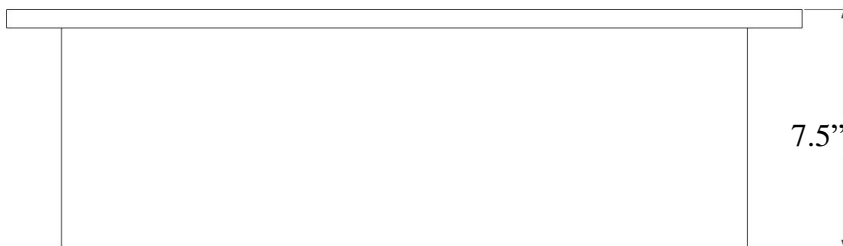

Description:

- Drop-In or Undermount
- Handcrafted Porcelain
Each sink has variations in size, finish, and textures
- Overflow
- May use any standard 1.5" lavatory drain with overflow

Available Drains:

D101	- Decorative Drain - With Overflow
D720	
D011	- Decorative Grid Strainer - With
D017	Overflow

DIMENSIONS WILL VARY. DO NOT use this sheet as a guide for countertop cuts.