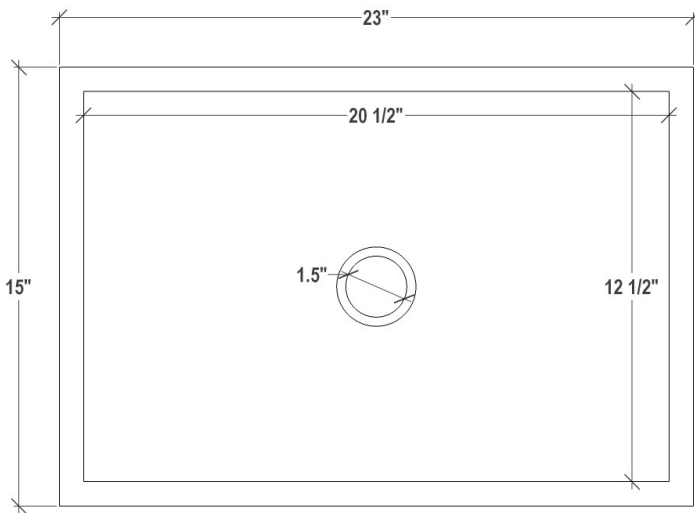

AVAILABLE DRAINS

D004	Grid Strainer
D005	Lift and Turn
D006	Pop-Up with Horizontal Lift Rod
D011 – D017	Decorative Grid Strainer

INSTALLATION

Use 100% silicone to adhere sink to countertop. Clean any excess silicone from sink surface. Clips are not included but may be provided by countertop fabricator. Conversion Kit for drain installation is included with each sink.

DIMENSIONS WILL VARY

DO NOT use this sheet as a guide for countertop cuts. Due to the handmade nature of each product, templates are not provided.