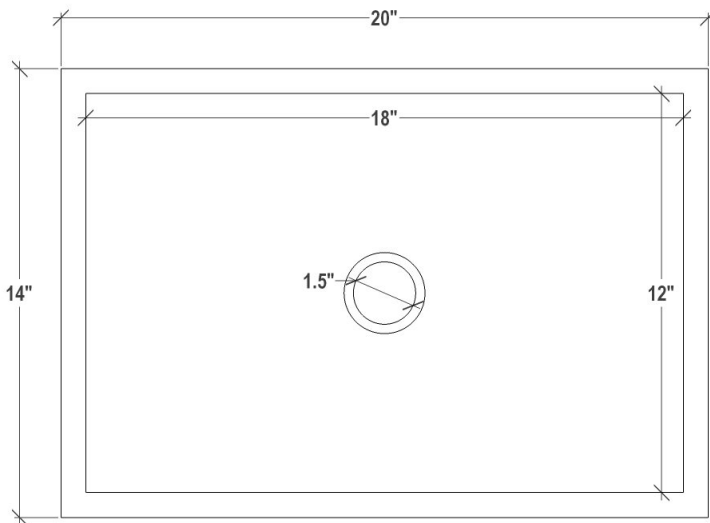

AVAILABLE DRAINS

D004	Grid Strainer
D005	Lift and Turn
D006	Pop-Up with Horizontal Lift Rod
D011 – D017	Decorative Grid Strainer

INSTALLATION

Use 100% silicone to adhere sink to countertop. Clean any excess silicone from sink surface. Clips are not included but may be provided by countertop fabricator. Conversion Kit for drain installation is included with each sink.

DIMENSIONS WILL VARY

DO NOT use this sheet as a guide for countertop cuts. Due to the handmade nature of each product, templates are not provided.