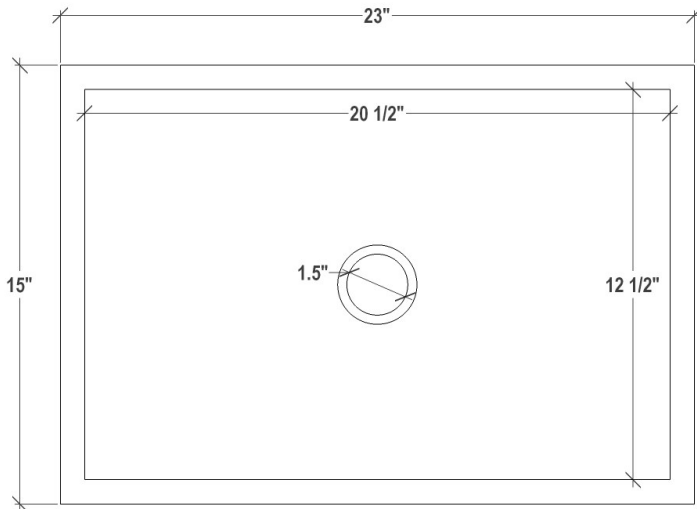

AG12C

Artisan Glass Small Rectangle White with Black Ribbon

DETAILS

Installation Type: Undermount

Glass (Each sink is Hand Crafted; no two sinks will be the same.)

No Overflow

SINK FINISH

White

WINDOW FINISH

Black

AVAILABLE DRAINS

D004	Grid Strainer
D005	Lift and Turn
D006	Pop-Up with Horizontal Lift Rod
D011 – D017	Decorative Grid Strainer

INSTALLATION

Use 100% silicone to adhere sink to countertop. Clean any excess silicone from sink surface. Clips are not included but may be provided by countertop fabricator. Conversion Kit for drain installation is included with each sink.

DIMENSIONS WILL VARY

DO NOT use this sheet as a guide for countertop cuts. Due to the handmade nature of each product, templates are not provided.