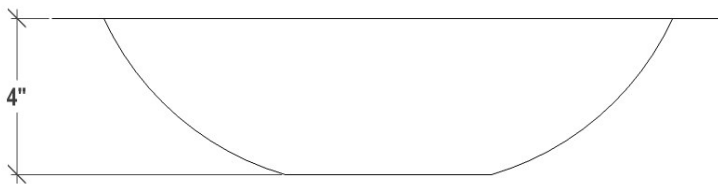

AVAILABLE DRAINS

D004	Grid Strainer
D005	Lift and Turn
D006	Pop-Up with Horizontal Lift Rod
D011 – D017	Decorative Grid Strainer

INSTALLATION

Use 100% silicone to adhere sink to countertop. Clean any excess silicone from sink surface. Clips are not included but may be provided by countertop fabricator. Conversion Kit for drain installation is included with each sink.

HAND TIGHTEN DRAIN

CARE

Mild soap and water for everyday cleaning. Non-ammonia based glass cleaner may also be used. No harsh or acidic cleaning products.

WARRANTY

Linkasink warranties our product to be free from manufacturing defect for the life of the product. Warranty does not cover abuse.

DIMENSIONS WILL VARY

DO NOT use this sheet as a guide for countertop cuts. Due to the handmade nature of each product, templates are not provided.