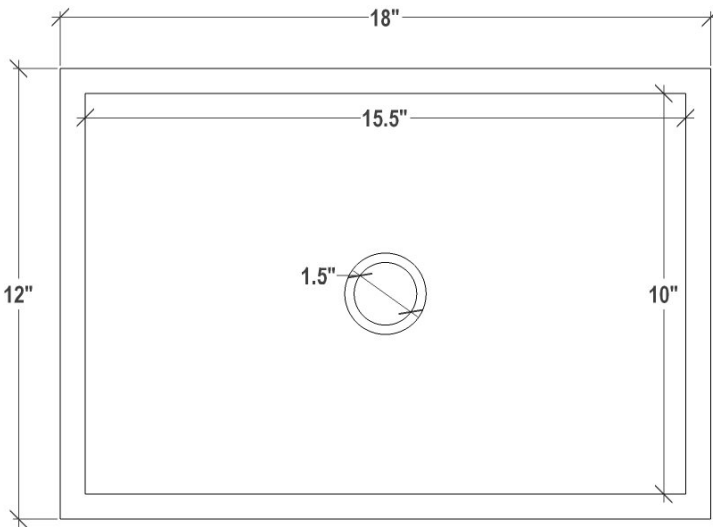

AG12A

Artisan Glass Small Rectangle White with Black Ribbon

DETAILS

Installation Type: Undermount

Glass (Each sink is Hand Crafted; no two sinks will be the same.)

No Overflow

SINK FINISH

White

WINDOW FINISH

Black

AVAILABLE DRAINS

D004	Grid Strainer
D005	Lift and Turn
D006	Pop-Up with Horizontal Lift Rod
D011 – D017	Decorative Grid Strainer

INSTALLATION

Use 100% silicone to adhere sink to countertop. Clean any excess silicone from sink surface. Clips are not included but may be provided by countertop fabricator. Conversion Kit for drain installation is included with each sink.

DIMENSIONS WILL VARY

DO NOT use this sheet as a guide for countertop cuts. Due to the handmade nature of each product, templates are not provided.