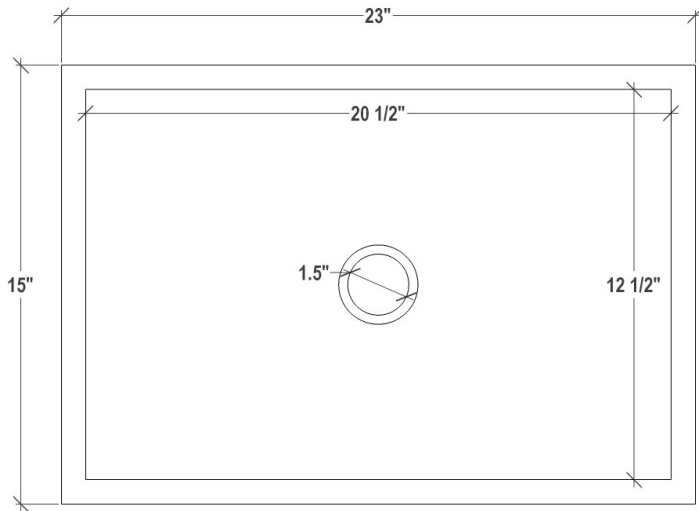

AG11C

Artisan Glass Large Rectangle Églomisé Ribbon

DETAILS

Installation Type: Undermount

Glass (Each sink is Hand Crafted; no two sinks will be the same.)

No Overflow

SINK FINISHES

- 01 White
- 04 Black

STRIPE FINISHES

- BRS** Brass
- GLD** Gold
- SLV** Silver

AVAILABLE DRAINS

- D004** Grid Strainer
- D005** Lift and Turn
- D006** Pop-Up with Horizontal Lift Rod
- D011 – D017** Decorative Grid Strainer

INSTALLATION

DIMENSIONS WILL VARY

DO NOT use this sheet as a guide for countertop cuts. Due to the handmade nature of each product, templates are not provided.