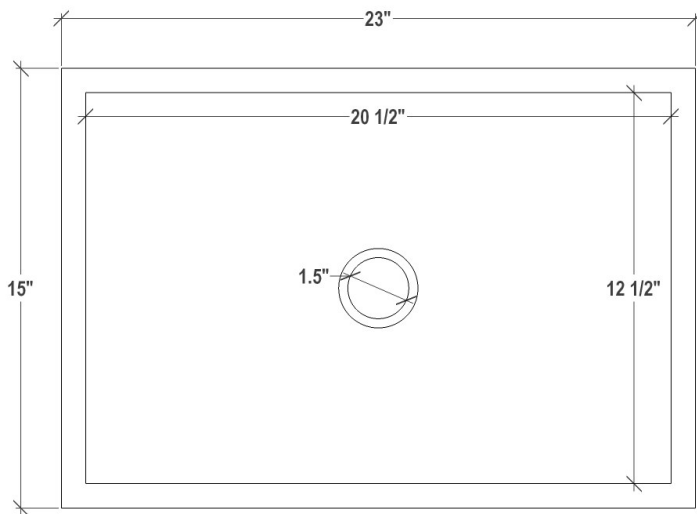

AG10C

Artisan Glass Large Rectangle Églomisé with Window

DETAILS

Installation Type: Undermount

Glass (Each sink is Hand Crafted; no two sinks will be the same.)

No Overflow

SINK FINISHES

BRS	Brass
GLD	Gold
SLV	Silver

STRIPE FINISHES

01	White
04	Black

AVAILABLE DRAINS

D004	Grid Strainer
D005	Lift and Turn
D006	Pop-Up with Horizontal Lift Rod
D011 – D017	Decorative Grid Strainer

INSTALLATION

Use 100% silicone to adhere sink to countertop. Clean any excess silicone from sink surface. Clips are not included but may be provided by countertop fabricator. Conversion Kit for drain installation is included with each sink.

DIMENSIONS WILL VARY

DO NOT use this sheet as a guide for countertop cuts. Due to the handmade nature of each product, templates are not provided.