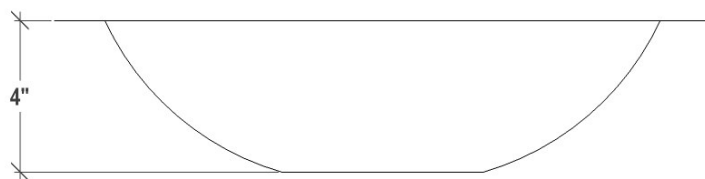

AVAILABLE DRAINS

D004	Grid Strainer
D005	Lift and Turn
D006	Pop-Up with Horizontal Lift Rod
D011 – D017	Decorative Grid Strainer

INSTALLATION

Use 100% silicone to adhere sink to countertop. Clean any excess silicone from sink surface. Clips are not included but may be provided by countertop fabricator. Conversion Kit for drain installation is included with each sink.

HAND TIGHTEN DRAIN

CARE

Mild soap and water for everyday cleaning. Non-ammonia based glass cleaner may also be used. No harsh or acidic cleaning products.

WARRANTY

Linkasink warranties our product to be free from manufacturing defect for the life of the product. Warranty does not cover abuse.

DIMENSIONS WILL VARY

DO NOT use this sheet as a guide for countertop cuts. Due to the handmade nature of each product, templates are not provided.