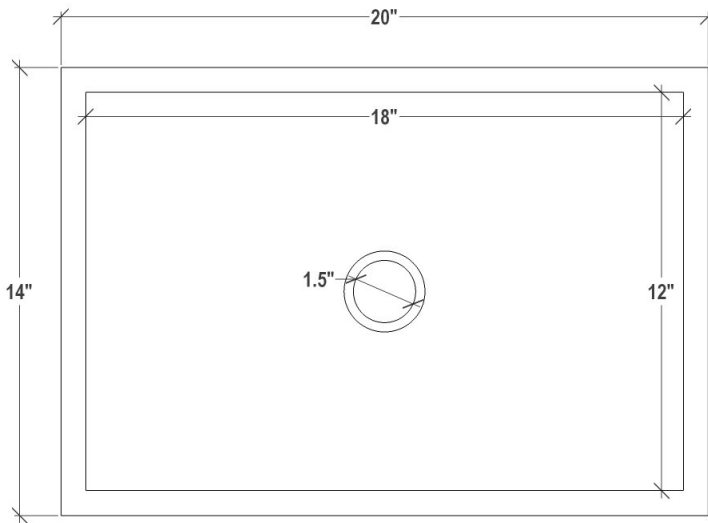

WINDOW FINISHES

01	White
04	Black

AVAILABLE DRAINS

D004	Grid Strainer
D005	Lift and Turn
D006	Pop-Up with Horizontal Lift Rod
D011 – D017	Decorative Grid Strainer

INSTALLATION

Use 100% silicone to adhere sink to countertop. Clean any excess silicone from sink surface. Clips are not included but may be provided by countertop fabricator. Conversion Kit for drain installation is included with each sink.

DIMENSIONS WILL VARY

DO NOT use this sheet as a guide for countertop cuts. Due to the handmade nature of each product, templates are not provided.