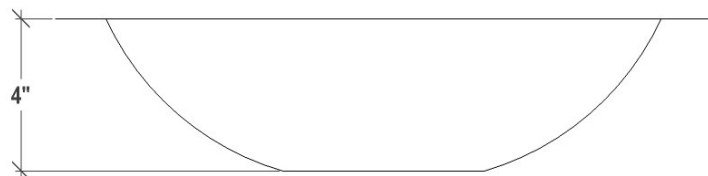

DIMENSIONS WILL VARY

DO NOT use this sheet as a guide for countertop cuts. Due to the handmade nature of each product, templates are not provided.