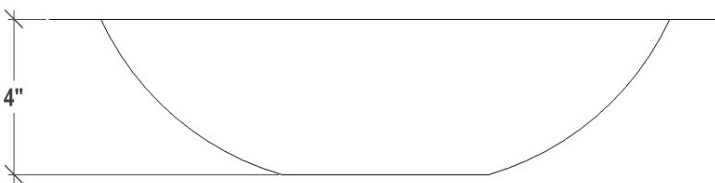

AVAILABLE DRAINS

D004	Grid Strainer
D005	Lift and Turn
D006	Pop-Up with Horizontal Lift Rod
D011 – D017	Decorative Grid Strainer

INSTALLATION

Use 100% silicone to adhere sink to countertop. Clean any excess silicone from sink surface. Clips are not included but may be provided by countertop fabricator. Conversion Kit for drain installation is included with each sink.

HAND TIGHTEN DRAIN

CARE

Mild soap and water for everyday cleaning. Non-ammonia based glass cleaner may also be used. No harsh or acidic cleaning products.

WARRANTY

Linkasink warranties our product to be free from manufacturing defect for the life of the product. Warranty does not cover abuse.

DIMENSIONS WILL VARY

DO NOT use this sheet as a guide for countertop cuts. Due to the handmade nature of each product, templates are not provided.