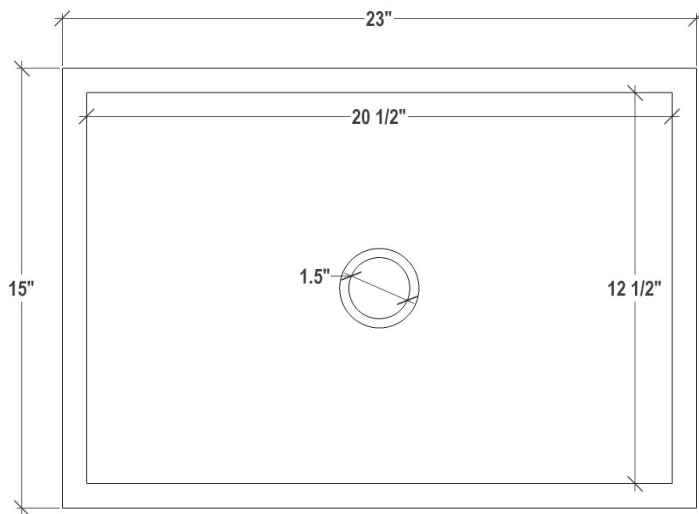

AVAILABLE DRAINS

D004	Grid Strainer
D005	Lift and Turn
D006	Pop-Up with Horizontal Lift Rod
D011 – D017	Decorative Grid Strainer

INSTALLATION

Use 100% silicone to adhere sink to countertop. Clean any excess silicone from sink surface. Clips are not included but may be provided by countertop fabricator. Conversion Kit for drain installation is included with each sink.

HAND TIGHTEN DRAIN

CARE

Mild soap and water for everyday cleaning. Non-ammonia based glass cleaner may also be used. No harsh or acidic cleaning products.

WARRANTY

Linkasink warranties our product to be free from manufacturing defect for the life of the product. Warranty does not cover abuse.

DIMENSIONS WILL VARY

DO NOT use this sheet as a guide for countertop cuts. Due to the handmade nature of each product, templates are not provided.