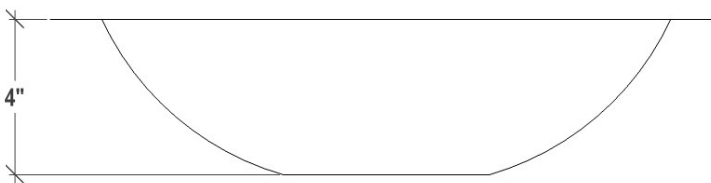

AVAILABLE DRAINS

D004	Grid Strainer
D005	Lift and Turn
D006	Pop-Up with Horizontal Lift Rod
D011 – D017	Decorative Grid Strainer

INSTALLATION

Use 100% silicone to adhere sink to countertop. Clean any excess silicone from sink surface. Clips are not included but may be provided by countertop fabricator. Conversion Kit for drain installation is included with each sink.

HAND TIGHTEN DRAIN

CARE

Mild soap and water for everyday cleaning. Non-ammonia based glass cleaner may also be used. No harsh or acidic cleaning products.

WARRANTY

Linkasink warranties our product to be free from manufacturing defect for the life of the product. Warranty does not cover abuse.

DIMENSIONS WILL VARY

DO NOT use this sheet as a guide for countertop cuts. Due to the handmade nature of each product, templates are not provided.