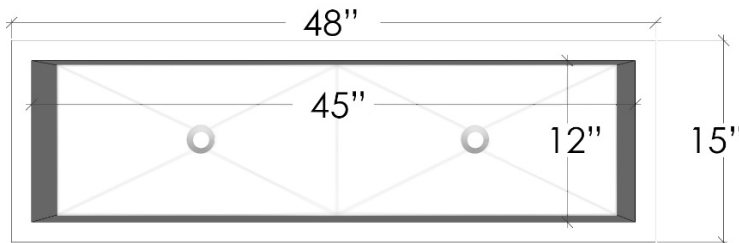

AC13

Concrete Rectangle 48" Trough Sink

48" x 15" x 5.75" OD, 45" x 12" ID

DETAILS

Installation Type: Drop-in or Undermount

Concrete (Each sink is Hand Crafted; no two sinks will be the same.)

No Overflow

SINK FINISHES

DIMENSIONS WILL VARY

DO NOT use this sheet as a guide for countertop cuts. Due to the handmade nature of each product, templates are not provided.