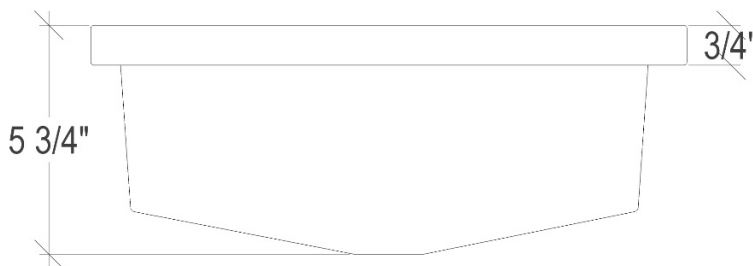

AC13

Concrete Rectangle 48" Trough Sink

48" x 15" x 5.75" OD, 45" x 12" ID

DETAILS

Installation Type: Drop-in or Undermount

Concrete (Each sink is Hand Crafted; no two sinks will be the same.)

No Overflow

SINK FINISHES

DIMENSIONS WILL VARY

DO NOT use this sheet as a guide for countertop cuts. Due to the handmade nature of each product, templates are not provided.