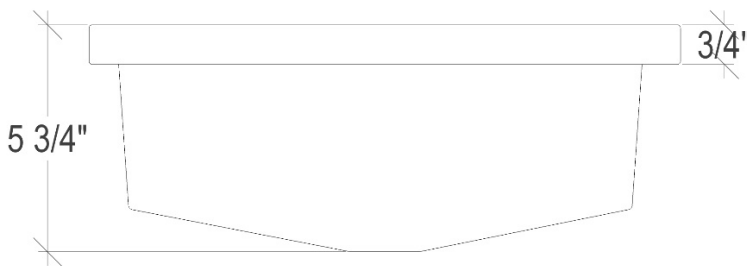

AC12

Concrete Rectangle 36" Trough Sink

36" x 15" x 5.75" OD, 33" x 12" ID

DETAILS

Installation Type: Drop-in or Undermount

Concrete (Each sink is Hand Crafted; no two sinks will be the same.)

No Overflow

SINK FINISHES

DIMENSIONS WILL VARY

DO NOT use this sheet as a guide for countertop cuts. Due to the handmade nature of each product, templates are not provided.