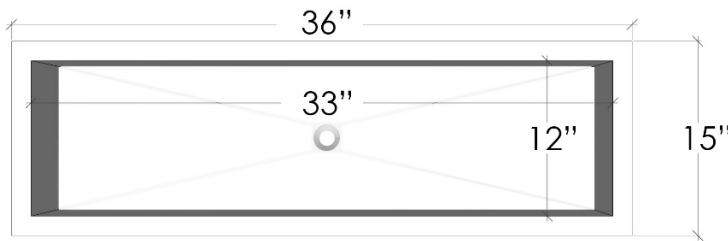

AC12

Concrete Rectangle 36" Trough Sink

36" x 15" x 5.75" OD, 33" x 12" ID

DETAILS

Installation Type: Drop-in or Undermount

Concrete (Each sink is Hand Crafted; no two sinks will be the same.)

No Overflow

SINK FINISHES

DIMENSIONS WILL VARY

DO NOT use this sheet as a guide for countertop cuts. Due to the handmade nature of each product, templates are not provided.