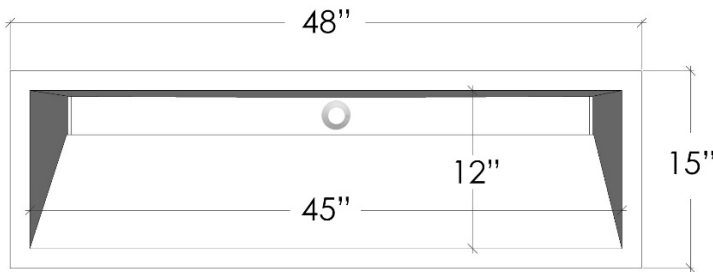

AC09

Henry 36" Trough Sink

48" x 15" x 5.75" OD, 45" x 12" ID, 1.5" drain opening

DETAILS

Installation Type: Drop-in or Undermount

Concrete (Each sink is Hand Crafted; no two sinks will be the same.)

No Overflow

DIMENSIONS WILL VARY

DO NOT use this sheet as a guide for countertop cuts. Due to the handmade nature of each product, templates are not provided.