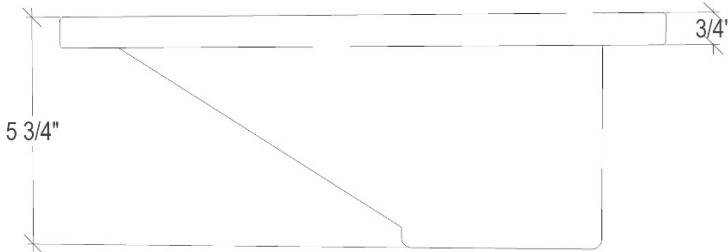

AC09

Henry 36" Trough Sink

48" x 15" x 5.75" OD, 45" x 12" ID, 1.5" drain opening

DETAILS

Installation Type: Drop-in or Undermount

Concrete (Each sink is Hand Crafted; no two sinks will be the same.)

No Overflow

DIMENSIONS WILL VARY

DO NOT use this sheet as a guide for countertop cuts. Due to the handmade nature of each product, templates are not provided.