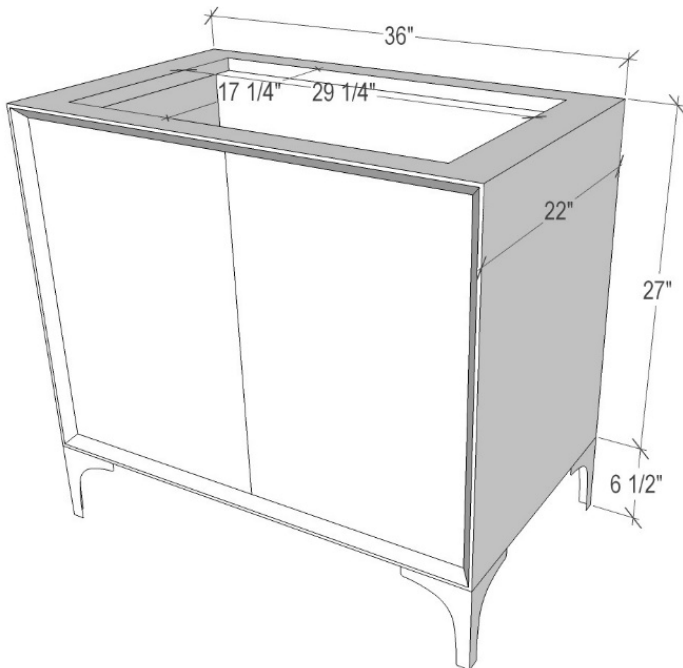

Contact: 1.866.395.8377   sales@linkasink.com
Linkasink may make changes to specifications without notice.
Visit linkasink.com for updated specification sheet.
7/22/2022