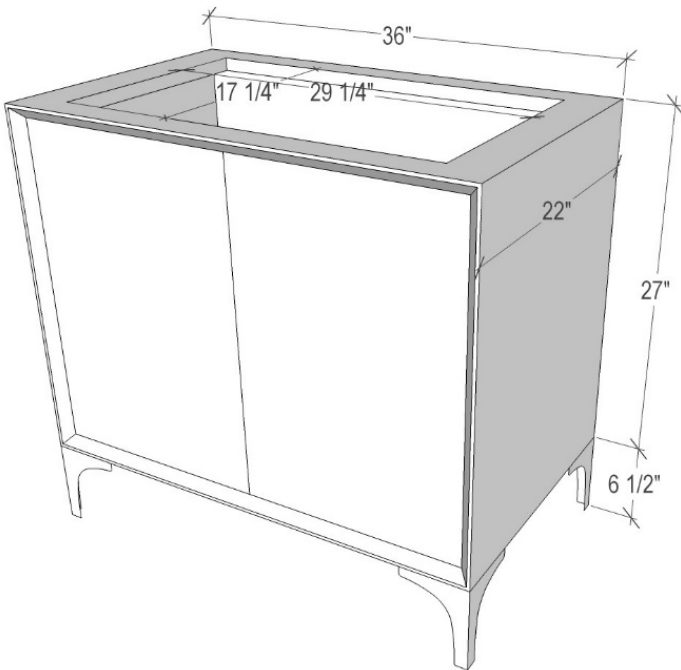

Contact: 1.866.395.8377   sales@linkasink.com
Linkasink may make changes to specifications without notice.
Visit linkasink.com for updated specification sheet.
7/22/2022