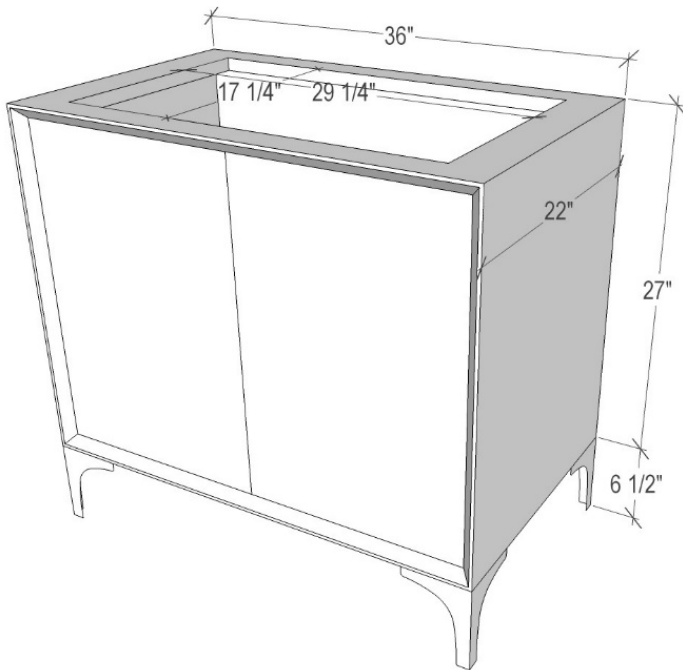

Contact: 1.866.395.8377   sales@linkasink.com
Linkasink may make changes to specifications without notice.
Visit linkasink.com for updated specification sheet.
7/22/2022