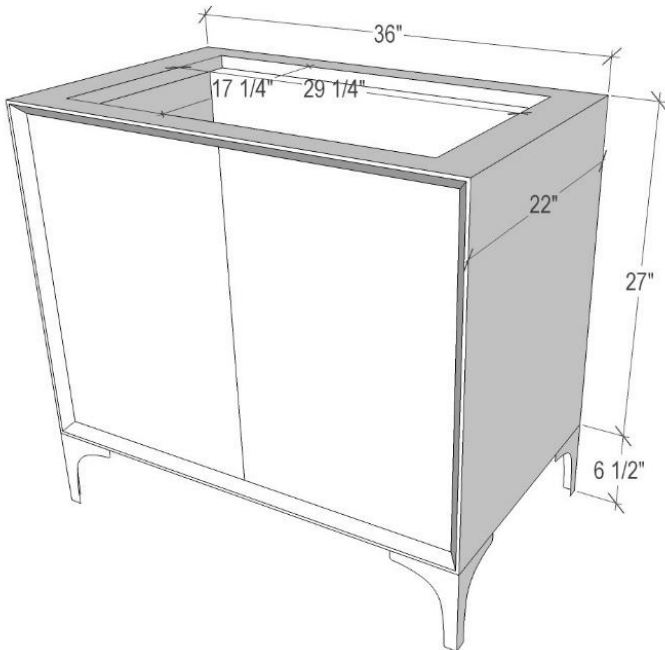

VAN36B-013

36" BLACK FRAME WITH LOUVER VANITY

DETAILS

Decorative Cast Bronze Metal Grate
 1" Plywood Construction
 Gloss Finish
 Full 3/4" Finished Back
 Adjustable Interior Shelf
 3 Way Adjustable European Soft Close Hinges
 Multiple Leg Height Options

HARDWARE AND LEG FINISH OPTIONS

PB	Polished Brass
SB	Satin Brass
PN	Polished Nickel
SN	Satin Nickel
BC	Black

36" VANITY TOP OPTIONS

(See Vanity Top Spec Sheet for Details)

Outside Diameter W 36" D 22" H 1.5" Includes 4" Backlash

VT36B-00	No Sink Cutout with No Faucet Holes
VT36B-01	18" x 12" Sink Cutout with 1 Faucet Hole
VT36B-03	18" x 12" Sink Cutout with 3 Faucet Holes

CARE

Clean with mild soap. No abrasive chemicals

WARRANTY