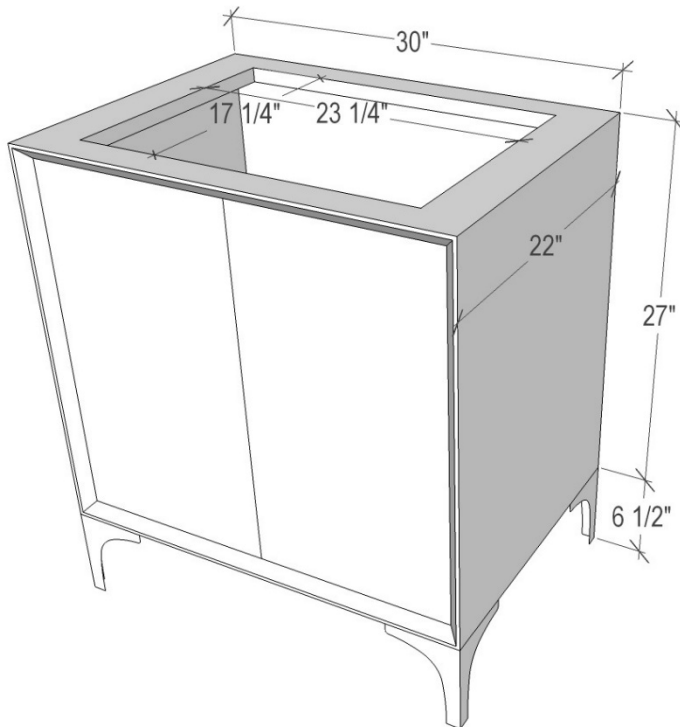

VAN30W-028

30" WHITE MOTHER OF PEARL WITH STAR HARDWARE

DETAILS

- 1" Plywood Construction
- Gloss Finish
- Full 3/4" Finished Back
- Adjustable Interior Shelf
- 3 Way Adjustable European Soft Close Hinges
- Multiple Leg Height Options

HARDWARE AND LEG FINISH OPTIONS

PB	Polished Brass
SB	Satin Brass

30" VANITY TOP OPTIONS

(See Vanity Top Spec Sheet for Details)

Outside Diameter W 30" D 22" H 1.5" Includes 4" Backlash

VT30W-01	18" x 12" Sink Cutout with 1 Faucet Hole
VT30W-03	18" x 12" Sink Cutout with 3 Faucet Holes

CARE

Clean with mild soap. No abrasive chemicals

WARRANTY

Linkasink warranties our product to be free from manufacturing defect for the life of the product. Warranty does not cover abuse.

Contact: 1.866.395.8377 sales@linkasink.com
Linkasink may make changes to specifications without notice.
Visit linkasink.com for updated specification sheet.
7/18/2022