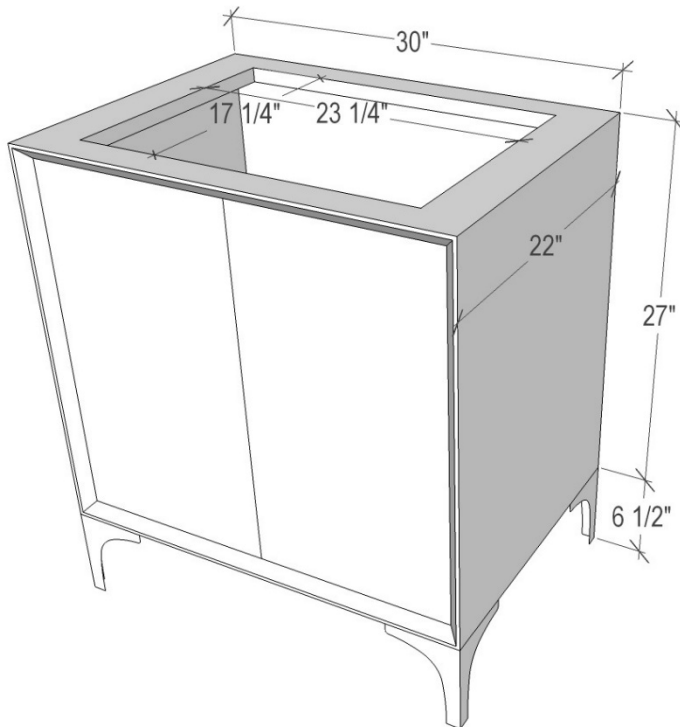

Contact: 1.866.395.8377   sales@linkasink.com
Linkasink may make changes to specifications without notice.
Visit linkasink.com for updated specification sheet.
7/18/2022