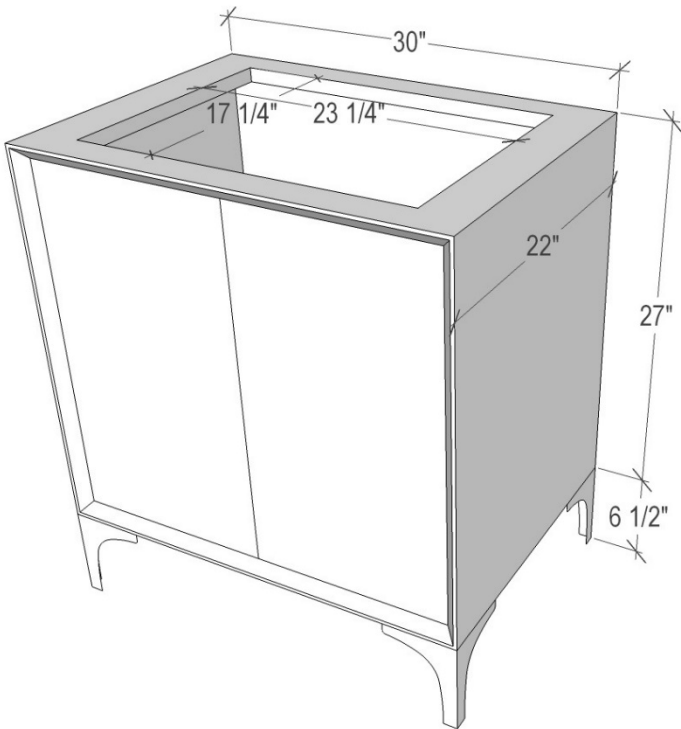

Contact: 1.866.395.8377   sales@linkasink.com
Linkasink may make changes to specifications without notice.
Visit linkasink.com for updated specification sheet.
7/18/2022