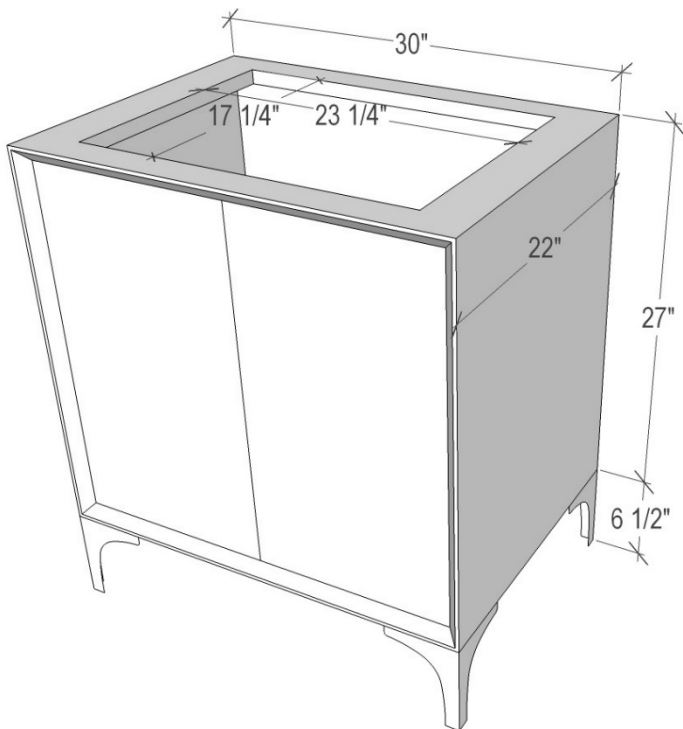

Contact: 1.866.395.8377   sales@linkasink.com
Linkasink may make changes to specifications without notice.
Visit linkasink.com for updated specification sheet.
7/18/2022