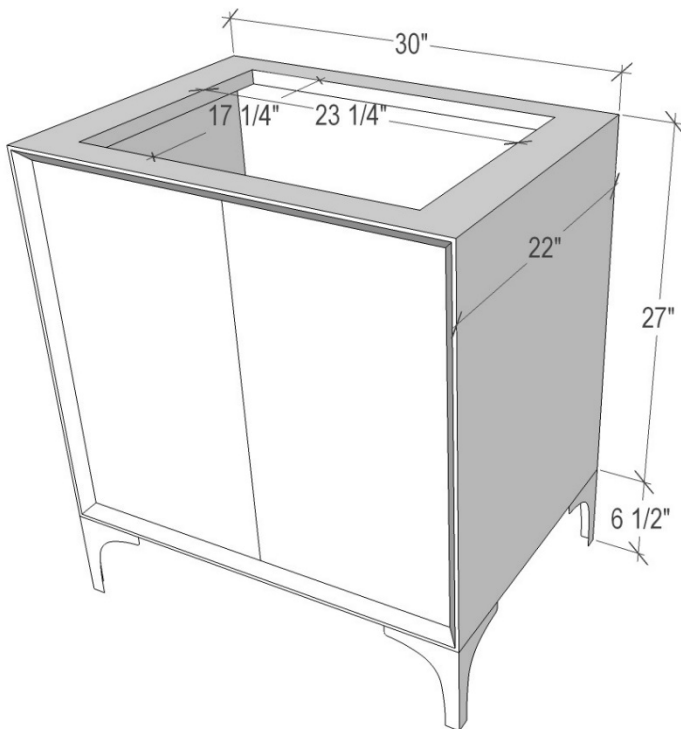

Contact: 1.866.395.8377   sales@linkasink.com
Linkasink may make changes to specifications without notice.
Visit linkasink.com for updated specification sheet.
7/18/2022