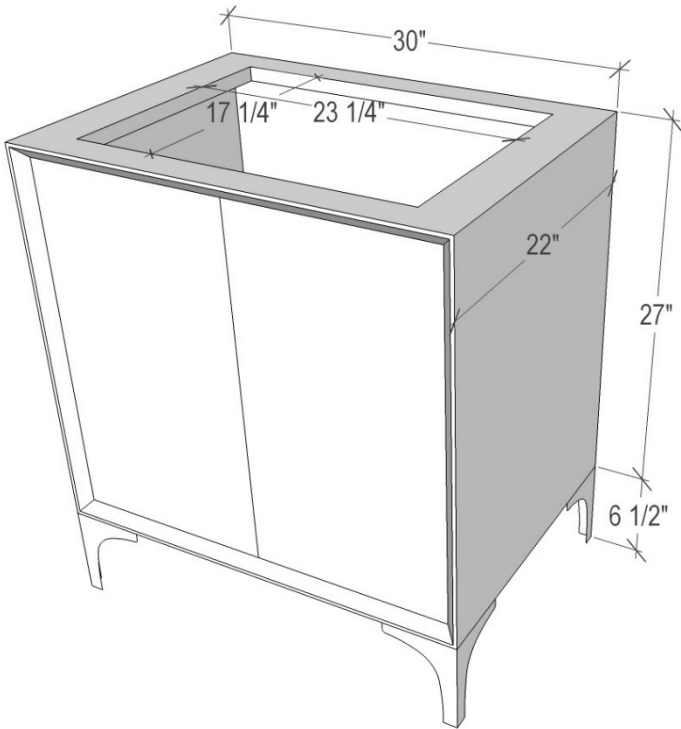

Contact: 1.866.395.8377 sales@linkasink.com
Linkasink may make changes to specifications without notice.
Visit linkasink.com for updated specification sheet.
7/13/2022