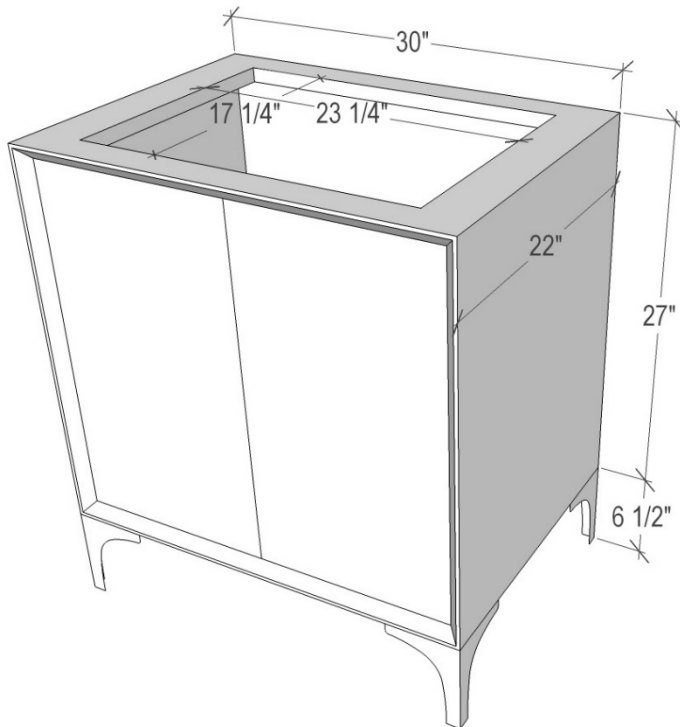

Contact: 1.866.395.8377   sales@linkasink.com
Linkasink may make changes to specifications without notice.
Visit linkasink.com for updated specification sheet.
7/22/2022