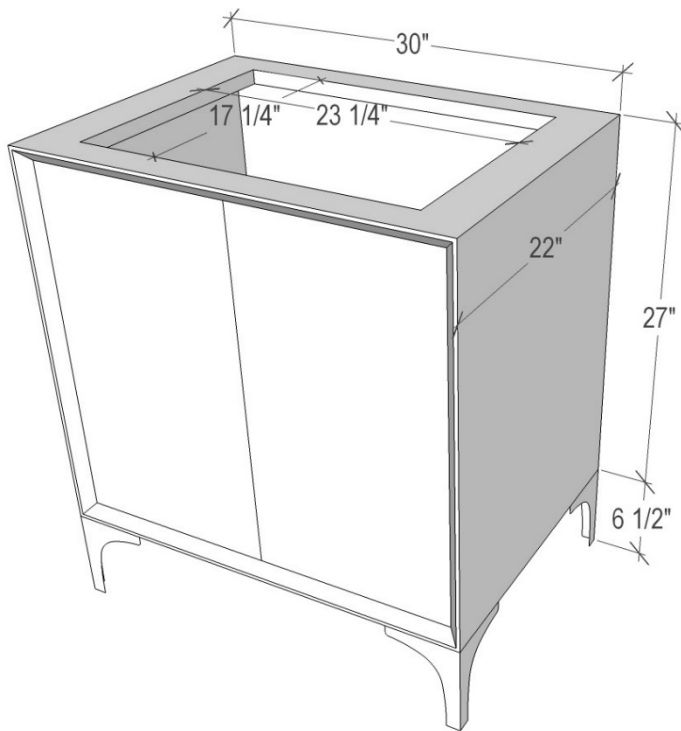

Contact: 1.866.395.8377 sales@linkasink.com
Linkasink may make changes to specifications without notice.
Visit linkasink.com for updated specification sheet.
7/22/2022