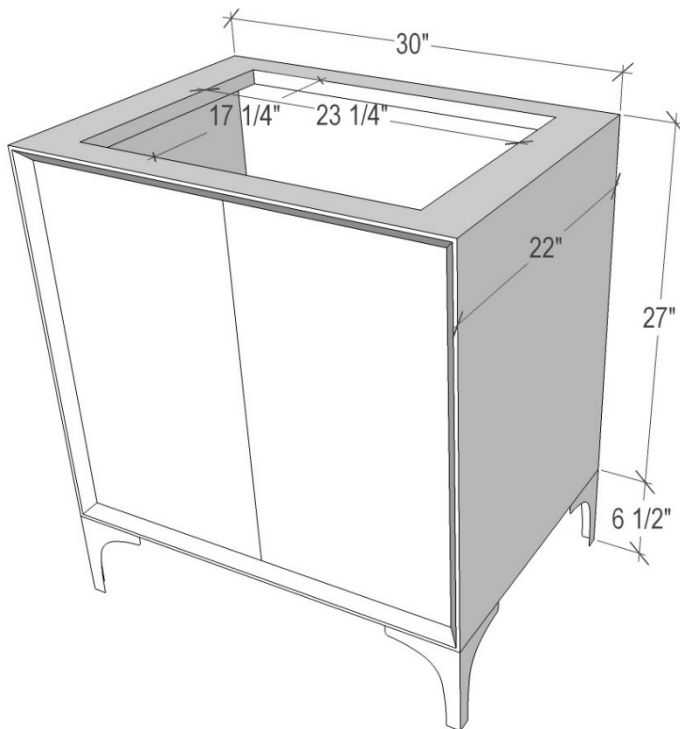

Contact: 1.866.395.8377 sales@linkasink.com
Linkasink may make changes to specifications without notice.
Visit linkasink.com for updated specification sheet.
7/21/2022