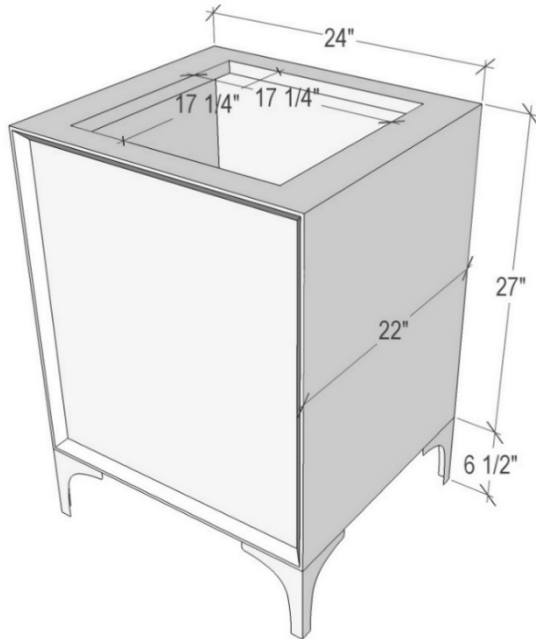

VAN24W-028

24" WHITE MOTHER OF PEARL WITH STAR HARDWARE

DETAILS

- 1" Plywood Construction
- Gloss Finish
- Full 3/4" Finished Back
- Adjustable Interior Shelf
- 3 Way Adjustable European Soft Close Hinges
- Multiple Leg Height Options

HARDWARE AND LEG FINISH OPTIONS

| | |
|-----------|----------------|
| PB | Polished Brass |
| SB | Satin Brass |

24" VANITY TOP OPTIONS

(See Vanity Top Spec Sheet for Details)

Outside Diameter W 24" D 22" H 1.5" Includes 4" Backlash

| | |
|-----------------|---|
| VT24W-01 | 14" x 14" Sink Cutout with 1 Faucet Hole |
| VT24W-03 | 14" x 14" Sink Cutout with 3 Faucet Holes |

CARE

Clean with mild soap. No abrasive chemicals

WARRANTY

Linkasink warranties our product to be free from manufacturing defect for the life of the product. Warranty does not cover abuse.