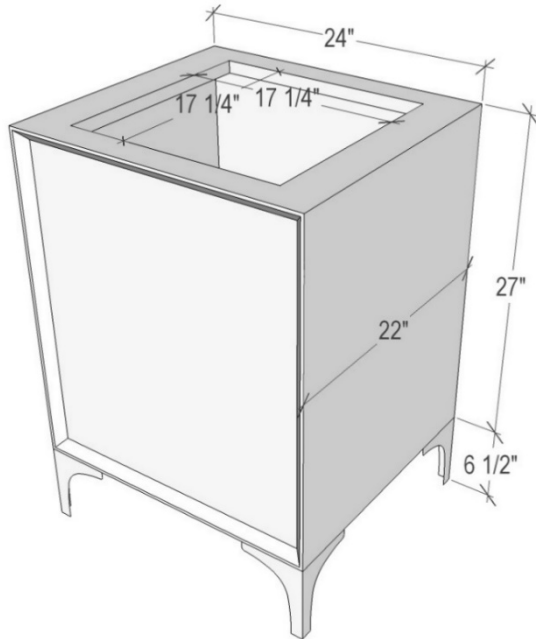

## VAN24W-027

24" WHITE LINEA WITH STAR HARDWARE

### DETAILS

- 1" Plywood Construction
- Gloss Finish
- Full 3/4" Finished Back
- Adjustable Interior Shelf
- 3 Way Adjustable European Soft Close Hinges
- Multiple Leg Height Options

### 24" VANITY TOP OPTIONS

(See Vanity Top Spec Sheet for Details)

**Outside Diameter W 24" D 22" H 1.5"** Includes 4" Backlash

<b>VT24W-01</b>	14" x 14" Sink Cutout with 1 Faucet Hole
<b>VT24W-03</b>	14" x 14" Sink Cutout with 3 Faucet Holes