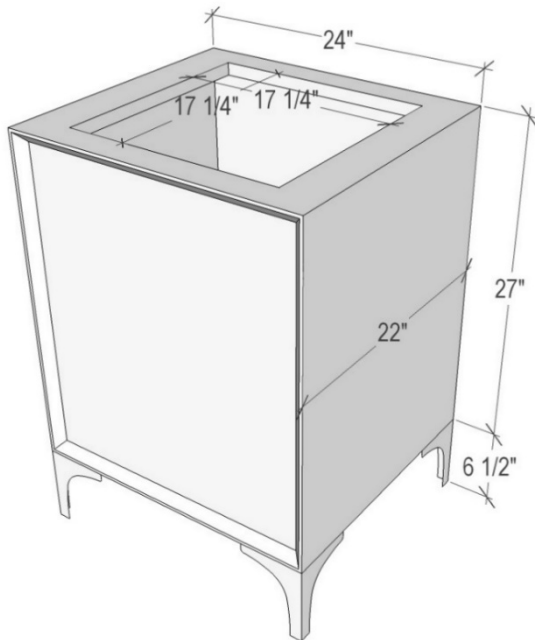

## VAN24W-023

24" WHITE LINEA WITH 3" ARTISAN GLASS HARDWARE  
EGLOMISE PRISM GLASS

### DETAILS

1" Plywood Construction  
Gloss Finish  
Full 3/4" Finished Back  
Adjustable Interior Shelf  
3 Way Adjustable European Soft Close Hinges  
Multiple Leg Height Options

### 24" VANITY TOP OPTIONS

(See Vanity Top Spec Sheet for Details)

**Outside Diameter W 24" D 22" H 1.5"** Includes 4" Backlash

<b>VT24W-01</b>	14" x 14" Sink Cutout with 1 Faucet Hole
<b>VT24W-03</b>	14" x 14" Sink Cutout with 3 Faucet Holes