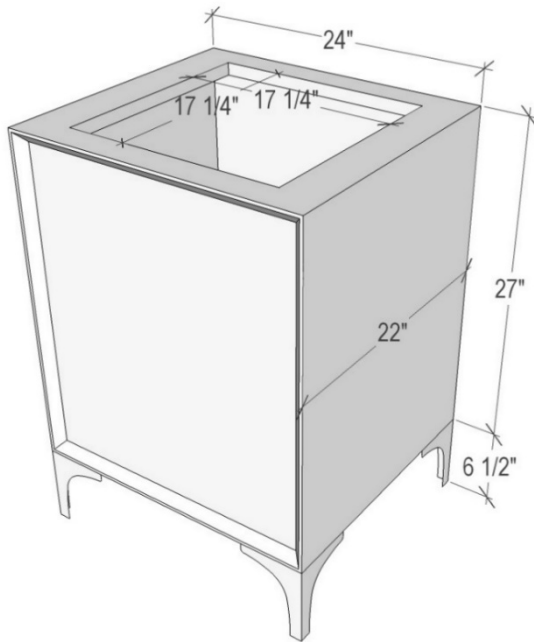

## VAN24W-022

24" WHITE TUXEDO WITH 18" ARTISAN GLASS HARDWARE  
EGLOMISE PYRAMID PRISM GLASS

### DETAILS

1" Plywood Construction  
Gloss Finish  
Full 3/4" Finished Back  
Adjustable Interior Shelf  
3 Way Adjustable European Soft Close Hinges  
Multiple Leg Height Options

### 24" VANITY TOP OPTIONS

(See Vanity Top Spec Sheet for Details)

**Outside Diameter** W 24" D 22" H 1.5" Includes 4" Backlash

<b>VT24W-01</b>	14" x 14" Sink Cutout with 1 Faucet Hole
<b>VT24W-03</b>	14" x 14" Sink Cutout with 3 Faucet Holes