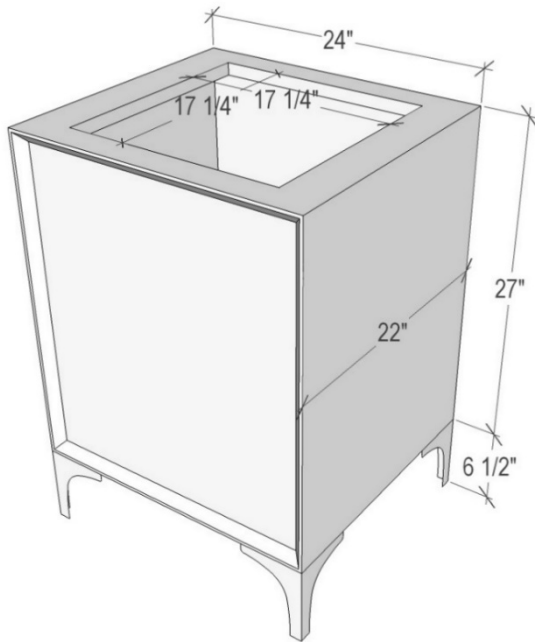

VAN24W-019

24" WHITE TUXEDO WITH 3" ARTISAN GLASS HARDWARE
EGLOMISE PRISM GLASS

DETAILS

- 1" Plywood Construction
- Gloss Finish
- Full 3/4" Finished Back
- Adjustable Interior Shelf
- 3 Way Adjustable European Soft Close Hinges
- Multiple Leg Height Options

HARDWARE AND LEG FINISH OPTIONS

PB	Polished Brass
SB	Satin Brass
PN	Polished Nickel
SN	Satin Nickel

24" VANITY TOP OPTIONS

(See Vanity Top Spec Sheet for Details)

Outside Diameter W 24" D 22" H 1.5" Includes 4" Backlash

VT24W-01	14" x 14" Sink Cutout with 1 Faucet Hole
VT24W-03	14" x 14" Sink Cutout with 3 Faucet Holes

CARE

Clean with mild soap. No abrasive chemicals

WARRANTY

Linkasink warranties our product to be free from manufacturing defect for the life of the product. Warranty does not cover abuse.