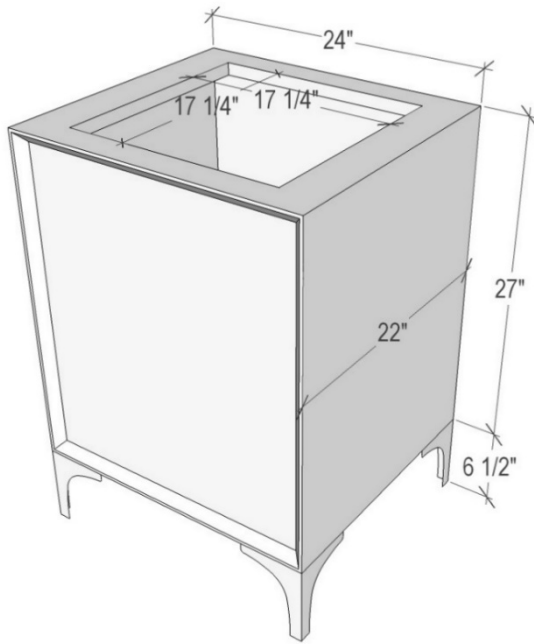

VAN24W-015

24" WHITE MOTHER OF PEARL WITH 3" ARTISAN GLASS
HARDWARE EGLMOSE PRISM GLASS

DETAILS

- 1" Plywood Construction
- Gloss Finish
- Full 3/4" Finished Back
- Adjustable Interior Shelf
- 3 Way Adjustable European Soft Close Hinges
- Multiple Leg Height Options

HARDWARE AND LEG FINISH OPTIONS

PB	Polished Brass
SB	Satin Brass
PN	Polished Nickel
SN	Satin Nickel

24" VANITY TOP OPTIONS

(See Vanity Top Spec Sheet for Details)

Outside Diameter W 24" D 22" H 1.5" Includes 4" Backlash

VT24W-01	14" x 14" Sink Cutout with 1 Faucet Hole
VT24W-03	14" x 14" Sink Cutout with 3 Faucet Holes

CARE

Clean with mild soap. No abrasive chemicals

WARRANTY

Linkasink warranties our product to be free from manufacturing defect for the life of the product. Warranty does not cover abuse.