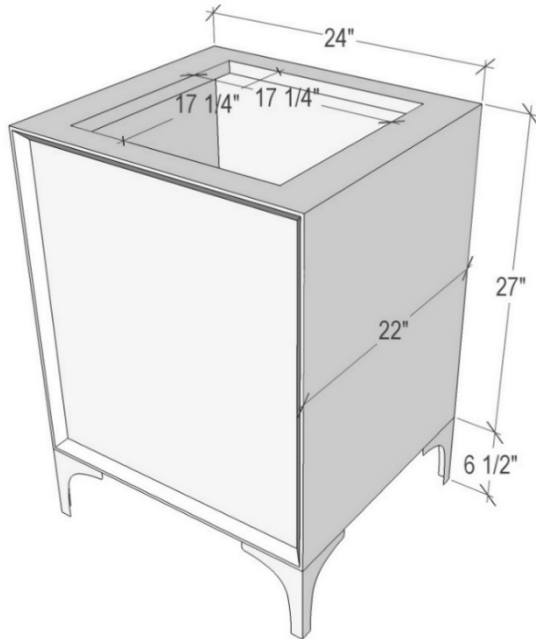

## VAN24B-027

24" BLACK LINEA WITH STAR HARDWARE

### DETAILS

- 1" Plywood Construction
- Gloss Finish
- Full 3/4" Finished Back
- Adjustable Interior Shelf
- 3 Way Adjustable European Soft Close Hinges
- Multiple Leg Height Options

### 24" VANITY TOP OPTIONS

(See Vanity Top Spec Sheet for Details)

**Outside Diameter W 24" D 22" H 1.5"** Includes 4" Backlash

<b>VT24W-01</b>	14" x 14" Sink Cutout with 1 Faucet Hole
<b>VT24W-03</b>	14" x 14" Sink Cutout with 3 Faucet Holes