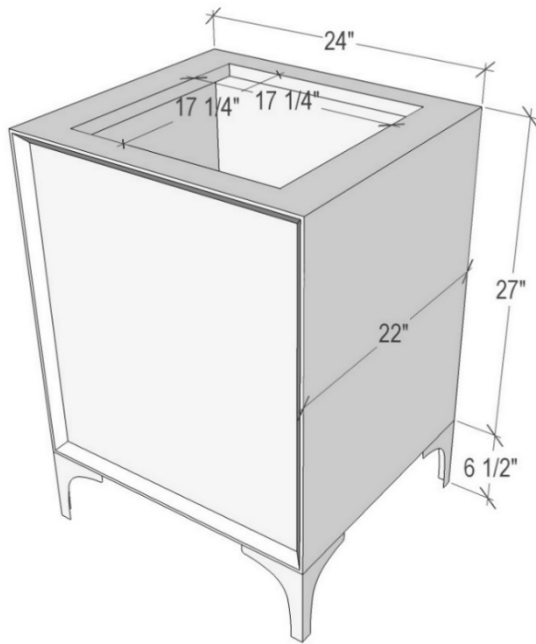

## VAN24B-025

24" BLACK LINEA WITH 18" ARTISAN GLASS HARDWARE  
EGLOMISE PRISM GLASS

### DETAILS

- 1" Plywood Construction
- Gloss Finish
- Full 3/4" Finished Back
- Adjustable Interior Shelf
- 3 Way Adjustable European Soft Close Hinges
- Multiple Leg Height Options

### 24" VANITY TOP OPTIONS

(See Vanity Top Spec Sheet for Details)

**Outside Diameter W 24" D 22" H 1.5"** Includes 4" Backlash

<b>VT24W-01</b>	14" x 14" Sink Cutout with 1 Faucet Hole
<b>VT24W-03</b>	14" x 14" Sink Cutout with 3 Faucet Holes