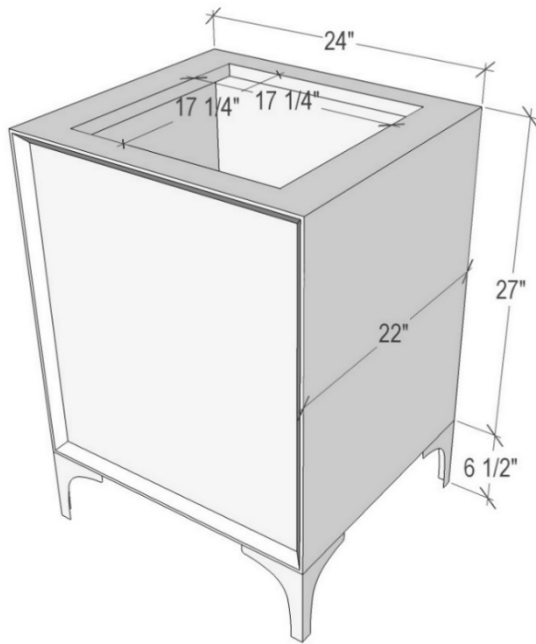

VAN24B-014

24" BLACK DIVERGENCE WITH ARTISAN GLASS HARDWARE
BLACK PRISM GLASS

DETAILS

1" Plywood Construction
Gloss Finish
Full 3/4" Finished Back
Adjustable Interior Shelf
3 Way Adjustable European Soft Close Hinges
Multiple Leg Height Options

HARDWARE AND LEG FINISH OPTIONS

PB	Polished Brass
SB	Satin Brass

24" VANITY TOP OPTIONS

(See Vanity Top Spec Sheet for Details)

Outside Diameter W 24" D 22" H 1.5" Includes 4" Backlash

VT24W-01	14" x 14" Sink Cutout with 1 Faucet Hole
VT24W-03	14" x 14" Sink Cutout with 3 Faucet Holes