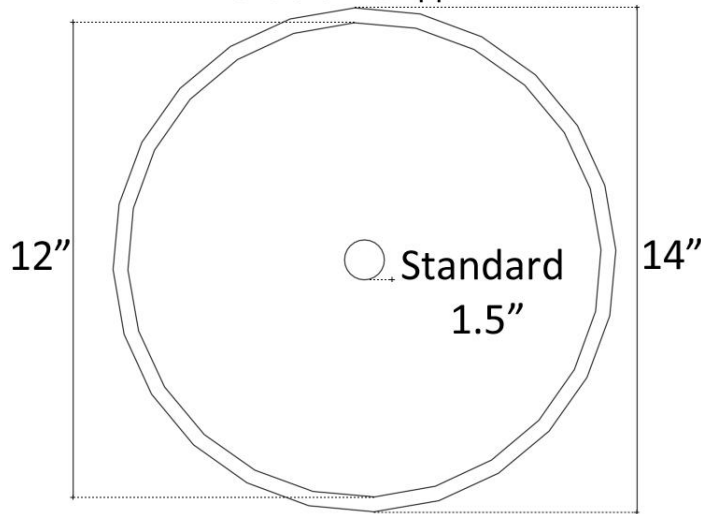

**Description:**

- Vessel Mount or Drop-In
- Cast Bronze

**Available Finishes:**

<b>AB</b>	Antique Bronze - Finished with a Black/Brown patina and coated with a paste wax - Has a living finish
<b>WB</b>	White Bronze - Not Plated in Nickel but has appearance of Brushed/ Satin Nickel

**Available Drains:**

<b>D004</b>	Grid Strainer
<b>D005</b>	Lift and Turn
<b>D006</b>	Pop-up w/ horizontal lift rod
<b>D101</b> - <b>D720</b>	Decorative Drain

All Dimensions Are Approximate

**DIMENSIONS WILL VARY. DO NOT use this sheet as a guide for countertop cuts.**