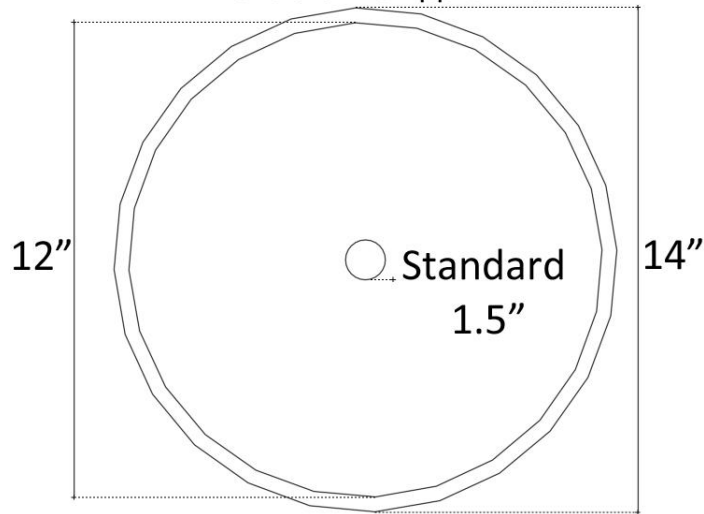

**Description:**

- Vessel Mount or Drop-In
- Cast Bronze

**Available Finishes:**

<b>AB</b>	Antique Bronze - Finished with a Black/Brown patina and coated with a paste wax - Has a living finish
<b>WB</b>	White Bronze - Not Plated in Nickel but has appearance of Brushed/ Satin Nickel

**Available Drains:**

<b>D004</b>	Grid Strainer
<b>D005</b>	Lift and Turn
<b>D006</b>	Pop-up w/ horizontal lift rod
<b>D101</b> - <b>D720</b>	Decorative Drain

All Dimensions Are Approximate

**DIMENSIONS WILL VARY. DO NOT use this sheet as a guide for countertop cuts.**