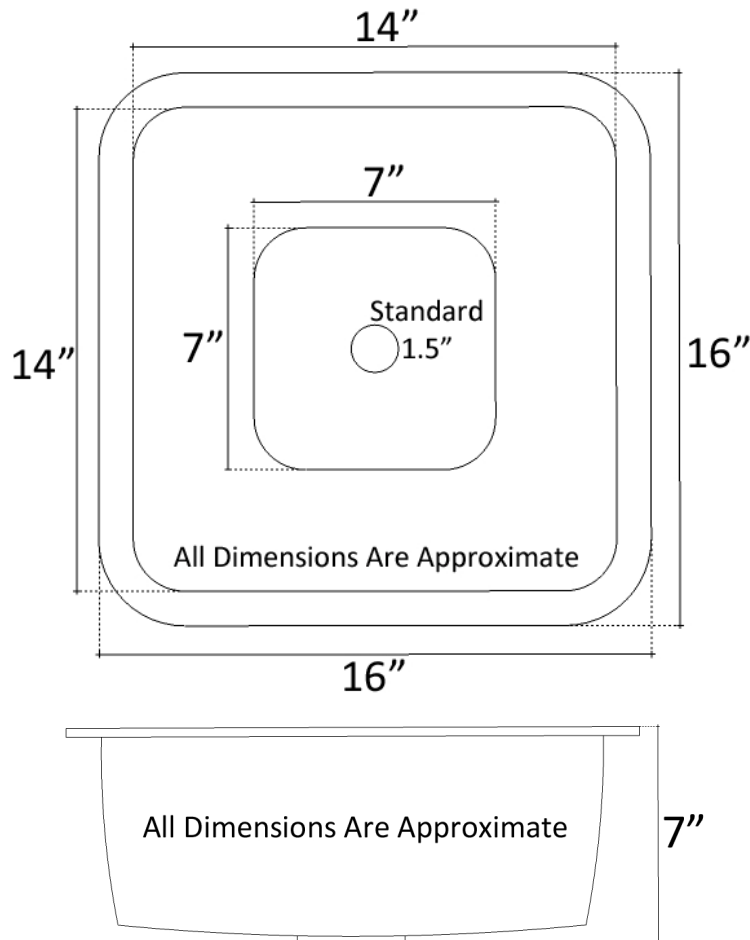

**Description:**

- Undermount, Drop-In or Vessel Mount
- Cast Bronze

**Available Finishes:**

<b>AB</b>	Anitque Bronze - Finished with a Black/Brown patina and coated with a paste wax - Has a living finish
<b>WB</b>	White Bronze - Not Plated in Nickel but has appearance of Brushed/ Satin Nickel
<b>PW</b>	Pewter

**Available Drains:**

<b>D004</b>	Grid Strainer
<b>D005</b>	Lift and Turn
<b>D006</b>	Pop-up w/ horizontal lift rod
<b>D101 - D604</b>	Decorative Drain

**DIMENSIONS WILL VARY. DO NOT use this sheet as a guide for countertop cuts.**