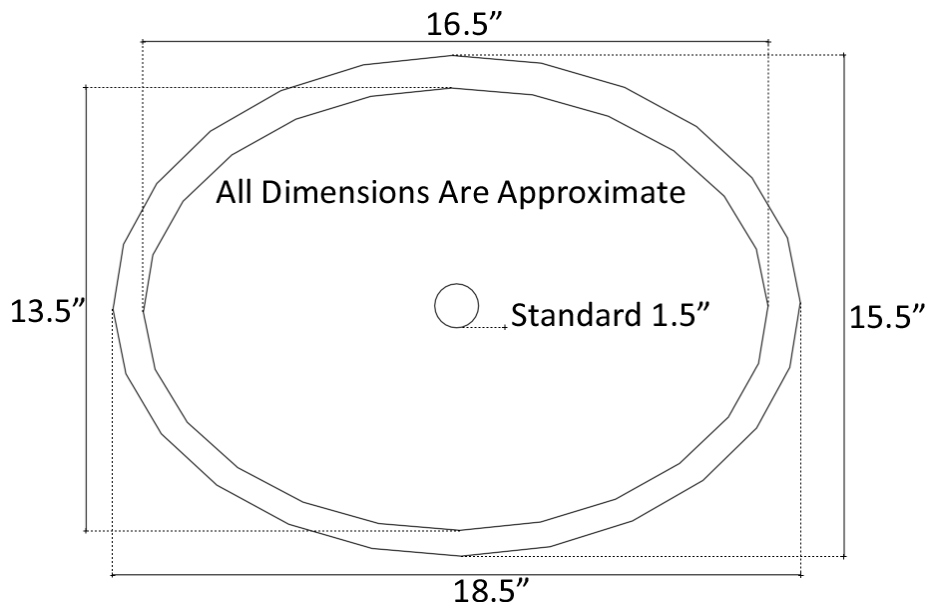

Available Drains:

D004	Grid Strainer
D005	Lift and Turn
D006	Pop-up w/ horizontal lift rod
D101 - D604	Decorative Drain

DIMENSIONS WILL VARY. DO NOT use this sheet as a guide for countertop cuts.