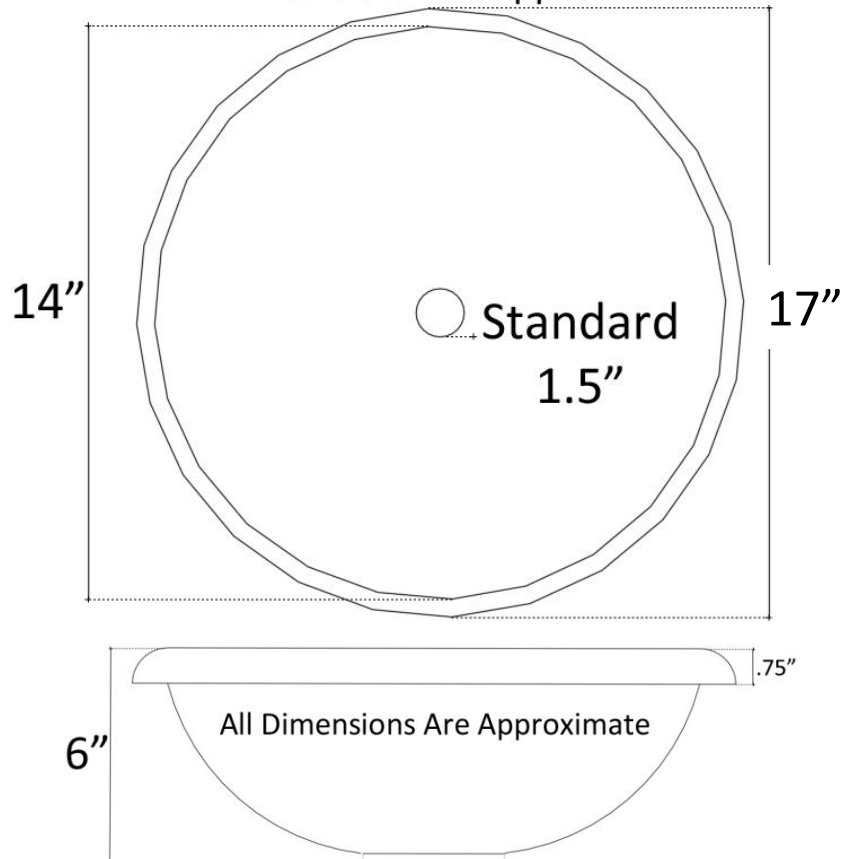

Description:

- Vessel Mount or Drop-In
- Cast Bronze

Available Finishes:

AB	Anitque Bronze - Finished with a Black/Brown patina and coated with a paste wax - Has a living finish
WB	White Bronze - Not Plated in Nickel but has appearance of Brushed/ Satin Nickel
PW	Pewter

Available Drains:

D004	Grid Strainer
D005	Lift and Turn
D006	Pop-up w/ horizontal lift rod
D101 - D604	Decorative Drain

All Dimensions Are Approximate

DIMENSIONS WILL VARY. DO NOT use this sheet as a guide for countertop cuts.