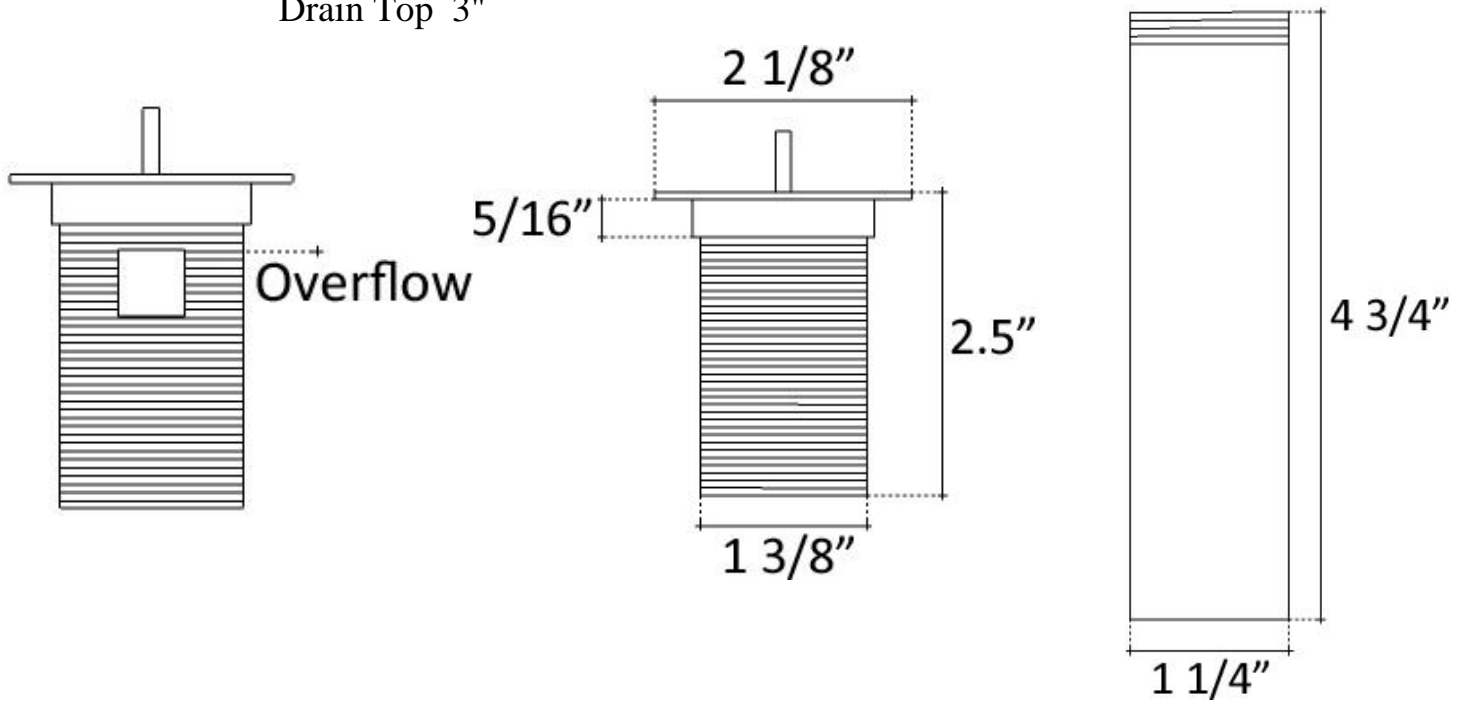

Linkasink

2235 E Rose Garden Loop
Phoenix, AZ 85024

Ph 866-395-8377 F 800-211-6444 www.linkasink.com