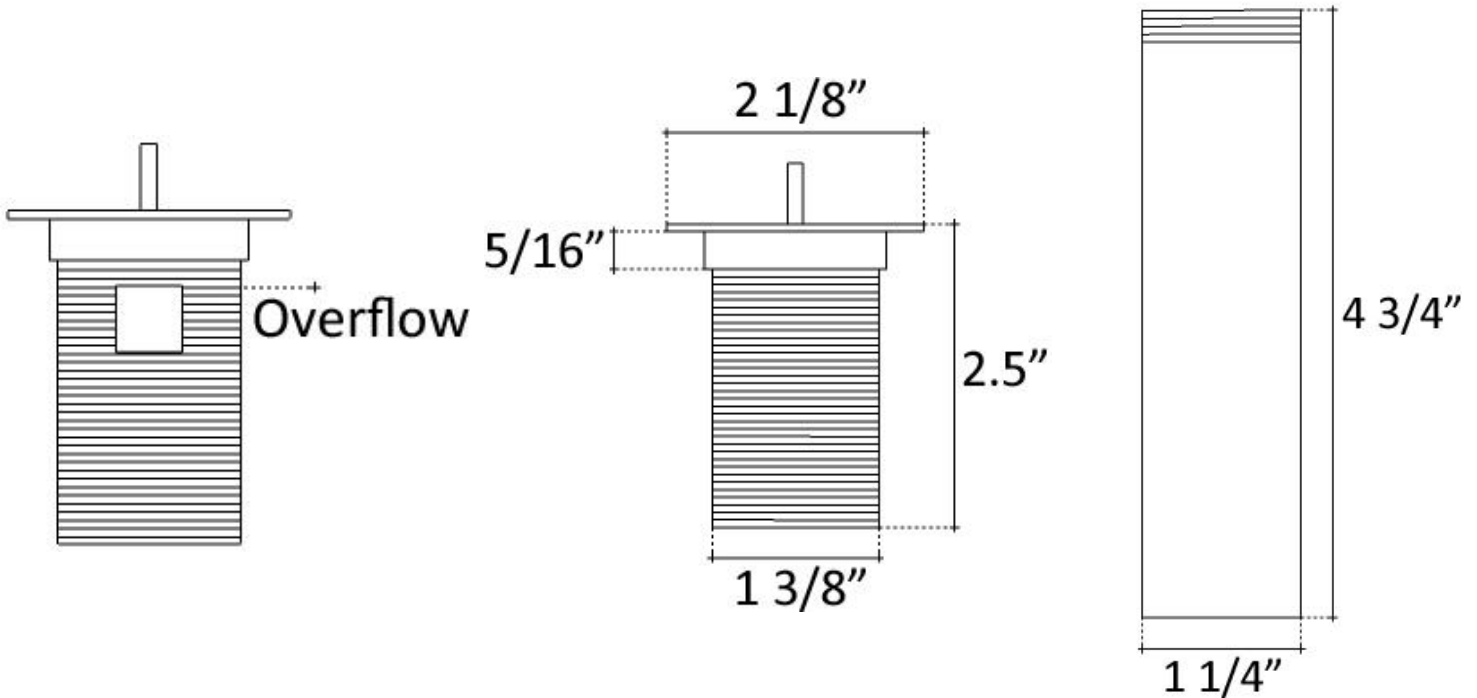

**Available Finishes:
(Drain Top Only)**

PS	Polished Stainless Steel
SS	Satin Stainless Steel

Drain Top 3"