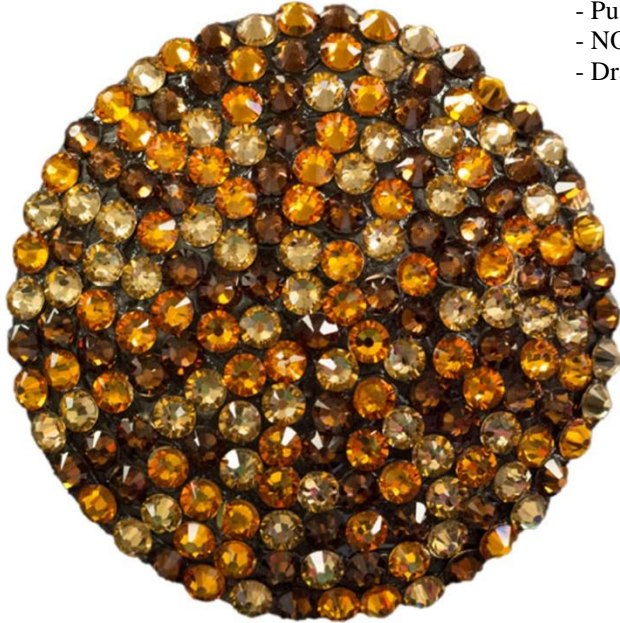

Description:

- Brass Construction
- Finishes are Plated
- Available with or without overflow
- Ships with Deco Drain Top and Drain Mechanism
- Push down to close, Push again to allow sink to drain
- NO set screw for drain top (it sits loosely, to allow easy cleaning)
- Drain Mechanism only available in Dark Bronze or Polished Chrome

Drain Top 3"

**Available Finishes:
(Drain Top Only)**

DB	Dark Bronze
WC	Weathered Copper
PN	Polished Nickel
SN	Satin Nickel
PW	Pewter

Linkasink

2235 E Rose Garden Loop
Phoenix, AZ 85024

Ph 866-395-8377 F 800-211-6444 www.linkasink.com