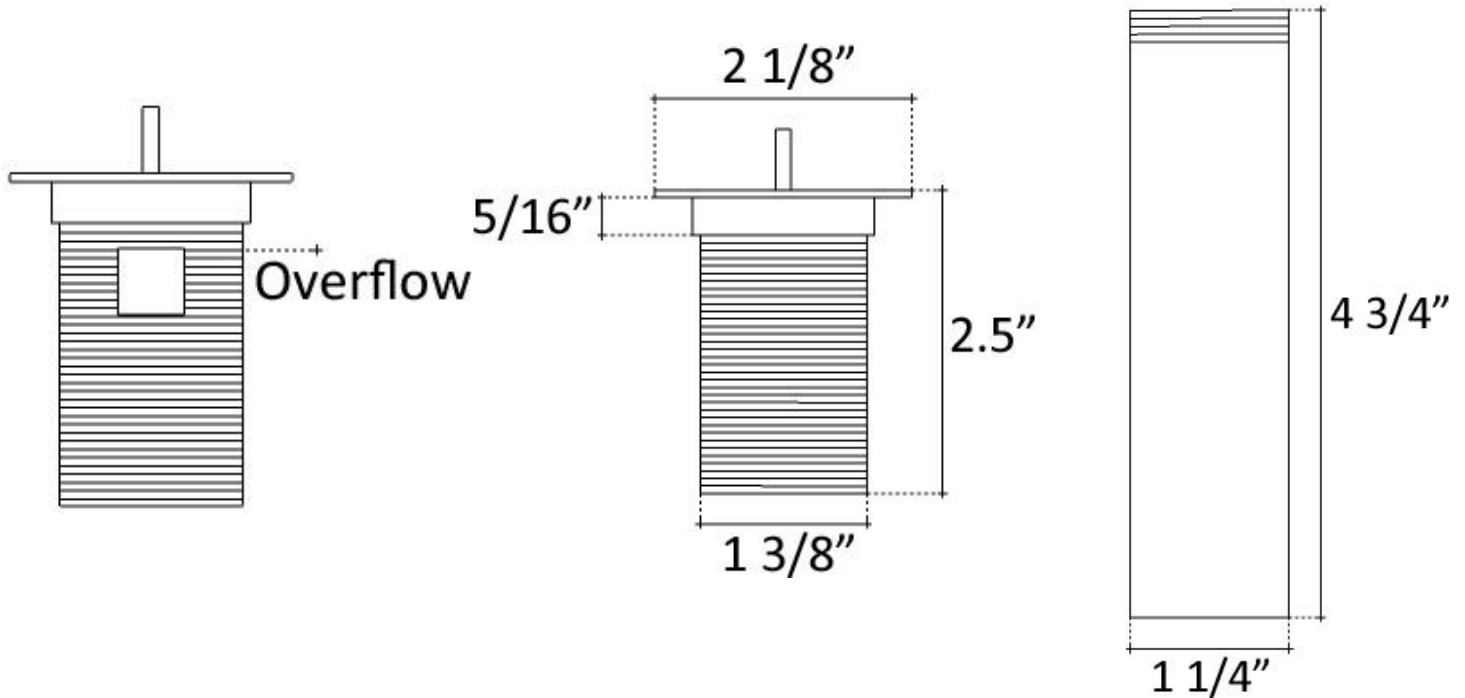

Linkasink

2235 E Rose Garden Loop
Phoenix, AZ 85024

Ph 866-395-8377 F 800-211-6444 www.linkasink.com