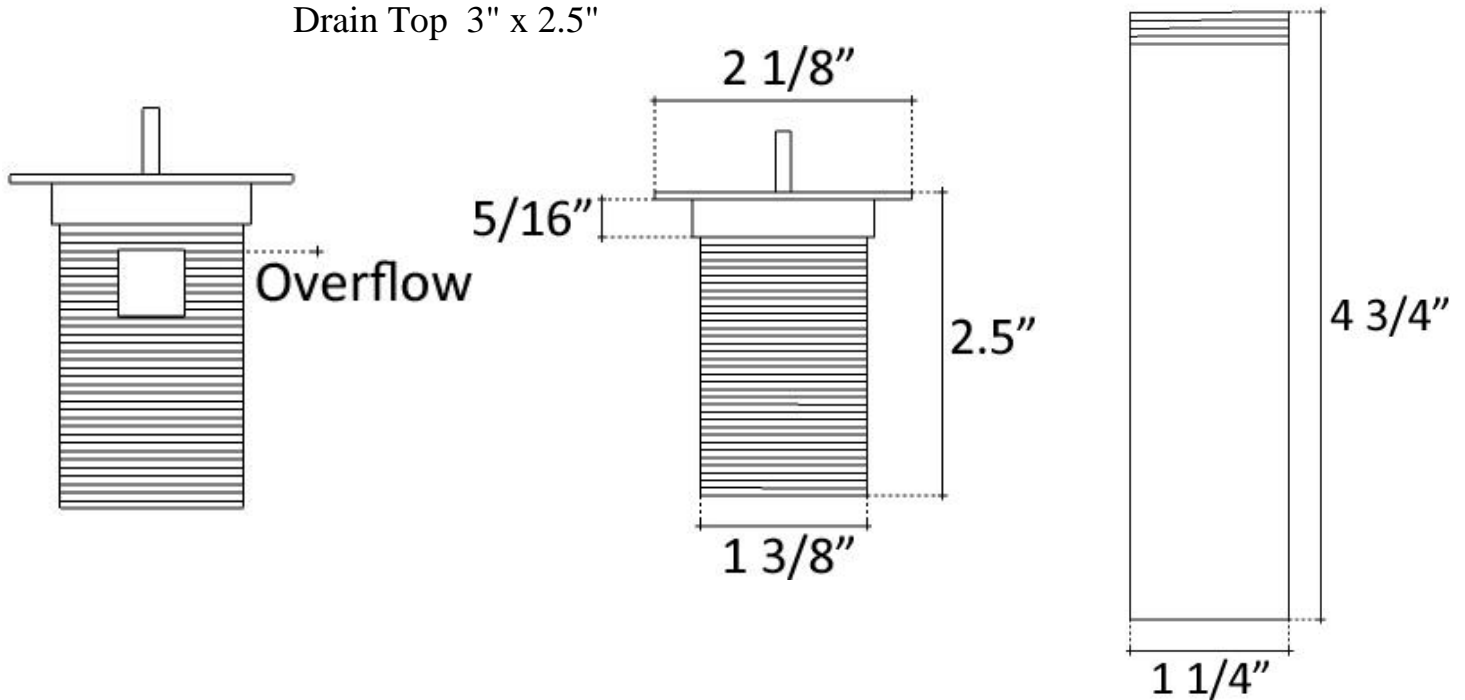

**Available Finishes:
(Drain Top Only)**

DB	Dark Bronze
WC	Weathered Copper
PN	Polished Nickel
SN	Satin Nickel
PW	Pewter

Drain Top 3" x 2.5"