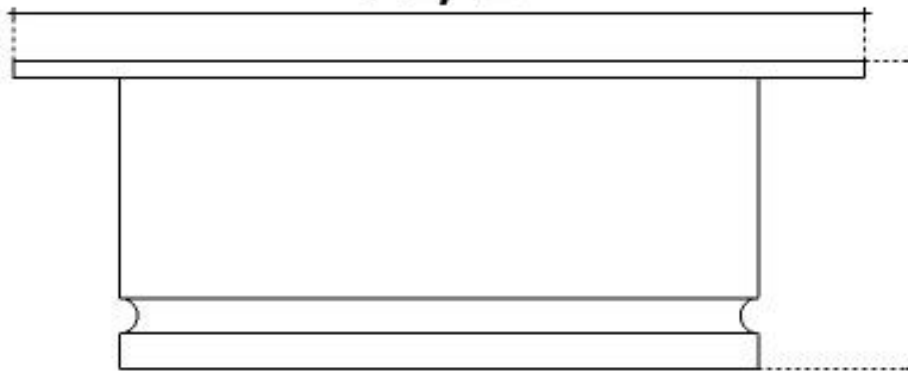

Description:

- Stainless Steel Construction
- 3 1/2" Disposal Flange w/Basket
- Kitchen, Bar/Prep

Available Finishes:

PH	Polished Hammered
PS	Polished Smooth
SH	Satin Hammered
SS	Satin Smooth

4 1/2"

1 5/8"