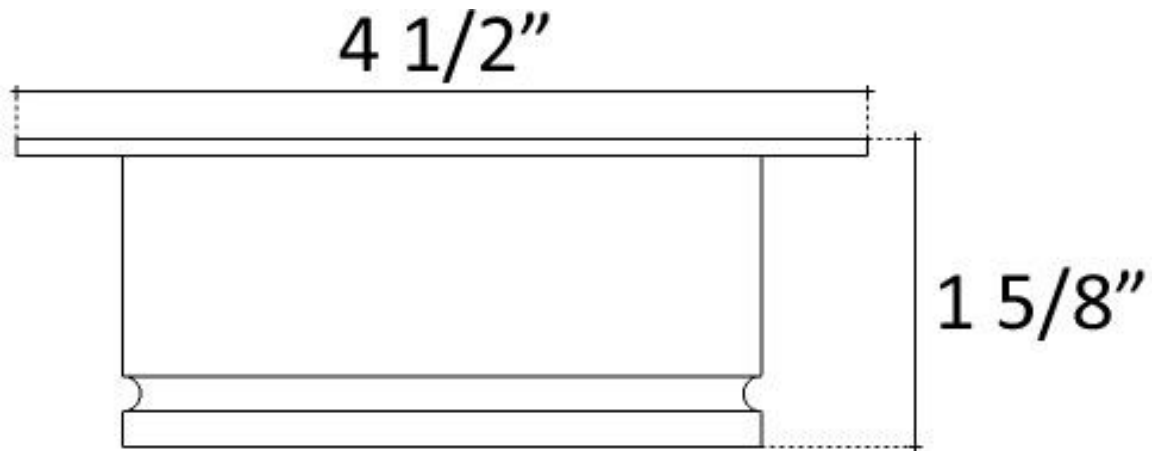

**Description:**

- Stainless Steel Construction
- 3 1/2" Disposal Flange w/Basket
- Kitchen, Bar/Prep

**Available Finishes:**

<b>PH</b>	Polished Hammered
<b>PS</b>	Polished Smooth
<b>SH</b>	Satin Hammered
<b>SS</b>	Satin Smooth